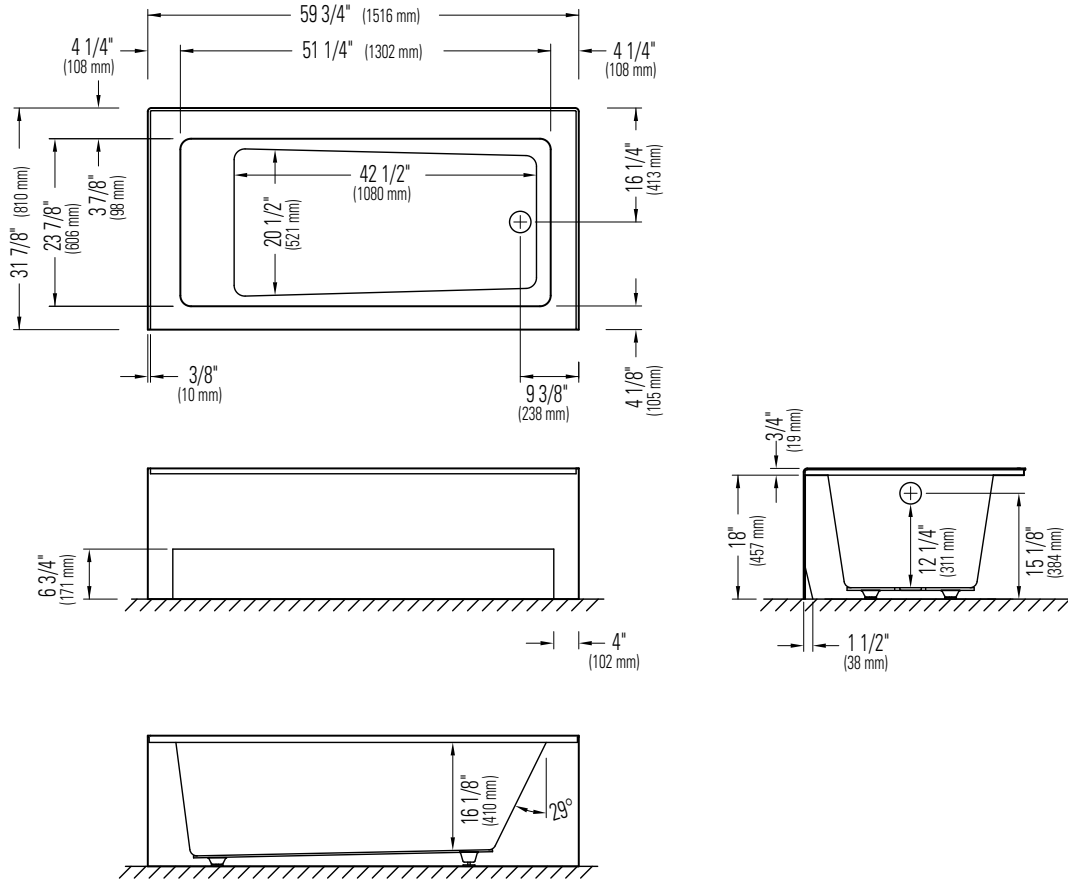

# ZORA 3260

RIGHT DRAIN WITH INTEGRAL SKIRT

Bathtub

Rear view

\*A bathtub fitted with back jets can cause the pump to protrude by approximately 3" from the overall dimension.

\*\*All dimensions are approximate and subject to change without notice. Please refer to the installation guide before beginning the installation