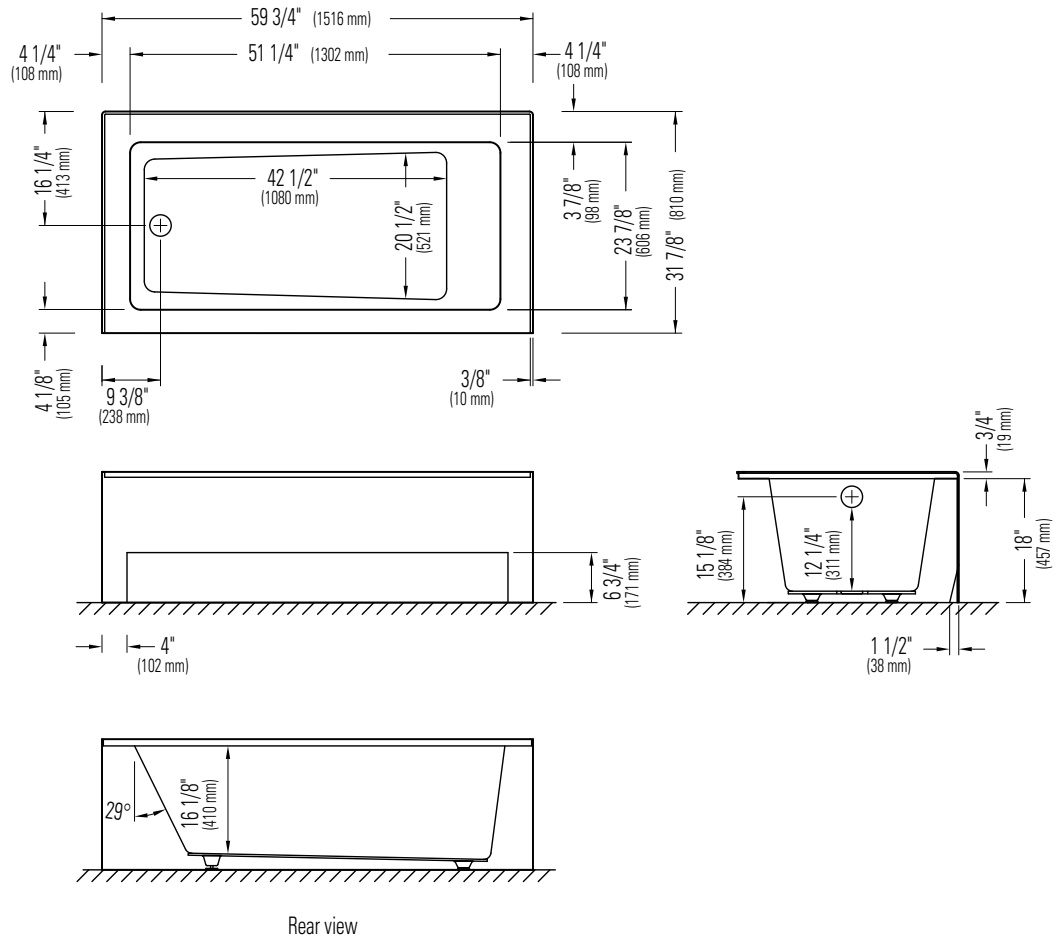

Produits Neptune

ZORA 3260

LEFT DRAIN WITH INTEGRAL SKIRT

Bathtub

*A bathtub fitted with back jets can cause the pump to protrude by approximately 3" from the overall dimension.

**All dimensions are approximate and subject to change without notice. Please refer to the installation guide before beginning the installation