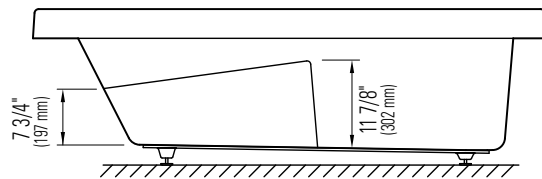

Without armrests

With armrests

*A bathtub fitted with back jets can cause the pump to protrude by approximately 3" from the overall dimension.

**All dimensions are approximate and subject to change without notice. Please refer to the installation guide before beginning the installation