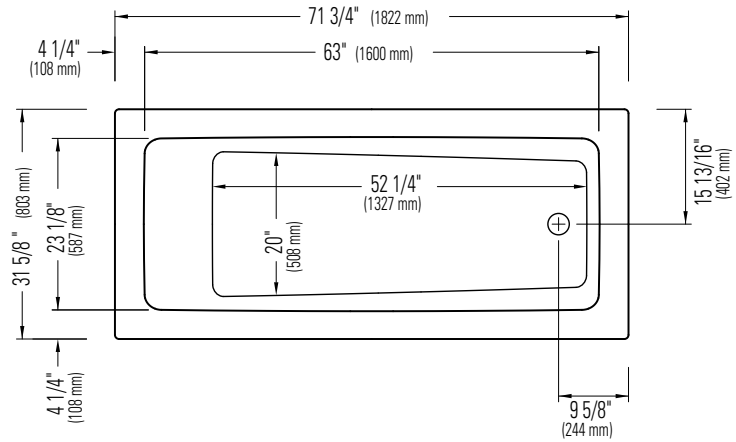

Without armrests

With armrests

*A bathtub fitted with back jets can cause the pump to protrude by approximately 3" from the overall dimension.

**All dimensions are approximate and subject to change without notice. Please refer to the installation guide before beginning the installation