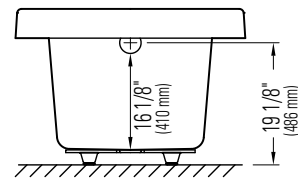

Without armrests

With armrests

*A bathtub fitted with back jets can cause the pump to protrude by approximately 3" from the overall dimension.

**All dimensions are approximate and subject to change without notice. Please refer to the installation guide before beginning the installation