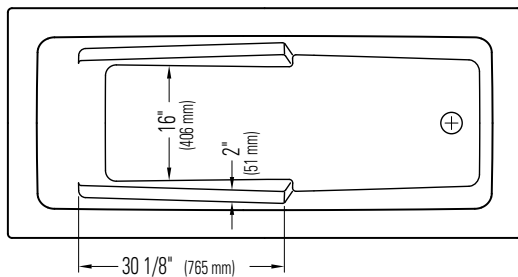

Without armrests

With armrests

*A bathtub fitted with back jets can cause the pump to protrude by approximately 3" from the overall dimension.

**All dimensions are approximate and subject to change without notice. Please refer to the installation guide before beginning the installation