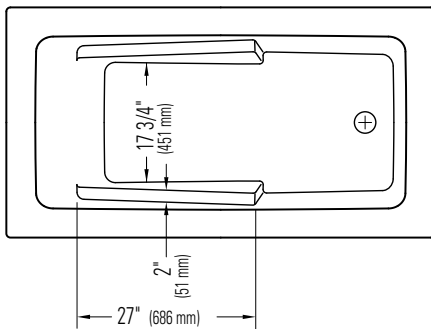

*A bathtub fitted with back jets can cause the pump to protrude by approximately 3" from the overall dimension.

**All dimensions are approximate and subject to change without notice. Please refer to the installation guide before beginning the installation