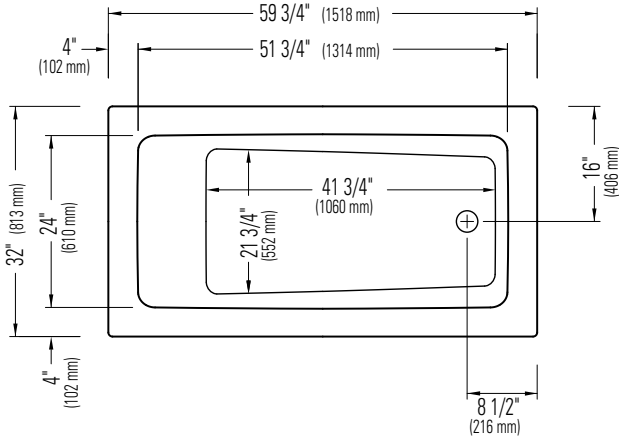

Produits Neptune

ZEN 3260

WITH OR WITHOUT ARMRESTS

Bathtub

Without armrests