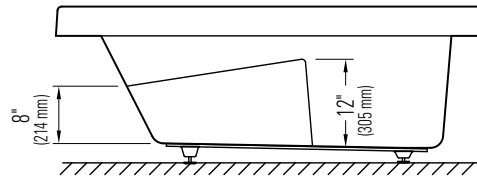

*A bathtub fitted with back jets can cause the pump to protrude by approximately 3" from the overall dimension.

**All dimensions are approximate and subject to change without notice. Please refer to the installation guide before beginning the installation