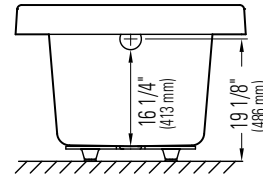

Produits Neptune

ZEN 3260

WITH OR WITHOUT ARMRESTS

Bathtub

Without armrests