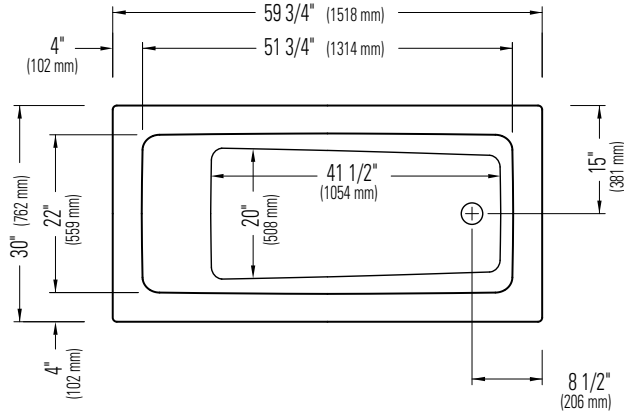

Produits Neptune

ZEN 3060

WITH OR WITHOUT ARMRESTS

Bathtub

Without armrests