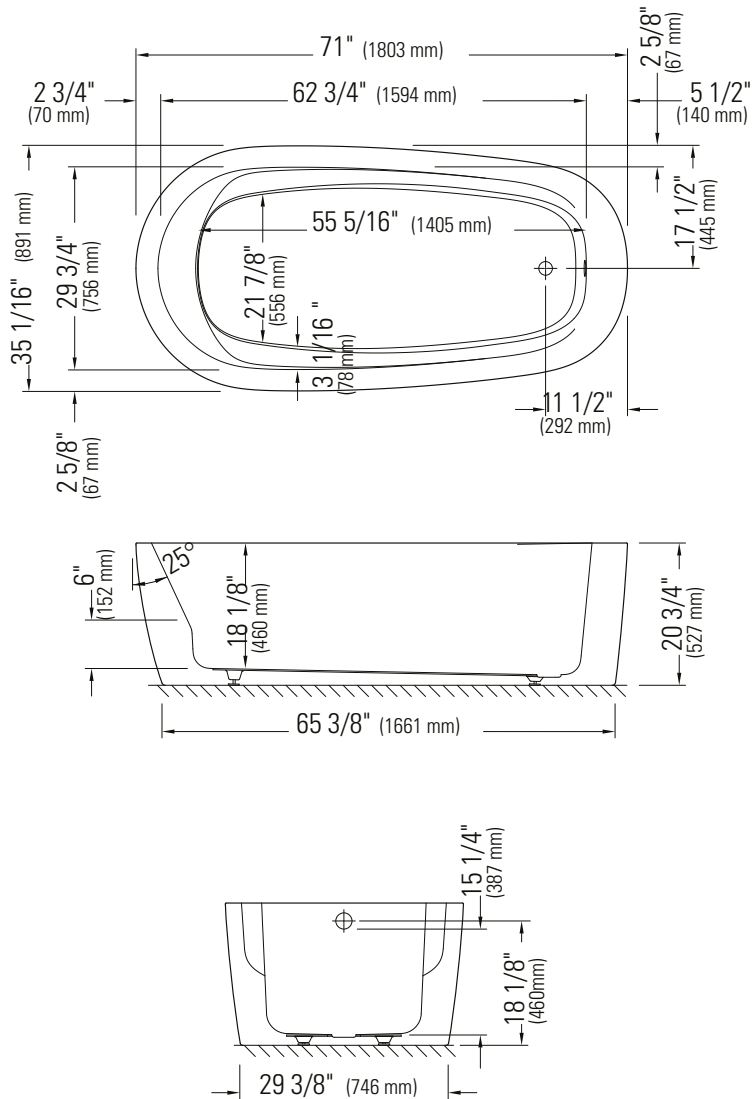

5 days

<b>WATER CAPACITY:</b> 78 gallons	<b>IMMERSION:</b> 15 1/4 po
<b>BOX SIZE:</b> 72 1/2" x 36 1/2" x 24"	
<b>NET WEIGHT:</b> 124 lbs	<b>GROSS WEIGHT:</b> 142 lbs

**GENERAL OPTIONS**

<b>Acrylic Colors:</b> White	Standard
<b>Nuance*:</b> (Allow 3 weeks delivery)	
<b>Chromotherapy 1 light</b> (Specify trim color)	17.99999.0000.00
<b>Chromotherapy 2 lights</b> (Specify trim color)	17.99999.0001.00
<b>Chromotherapy 4 lights</b> (Specify trim color)	17.99999.0002.00
<b>Handle</b> (max. 2) (submit drawing with order)	95.7077.106.XX
<b>D105 Waste</b> (20") Chrome	62.4020.102.60
<b>Drain Adapter D-111-ABS</b> 62.6010.100.00 <b>or</b> <b>D-111-PVC</b> 62.6010.101.00	
<b>Gel black neck pillow</b> (12"x 4 1/4 x 1 1/4")	18.6000.100.20
<b>Rayola**</b> (Specify control color)	

## VAPORA F1 3672

\*A bathtub fitted with back jets can cause the pump to protrude by approximately 3" from the overall dimension.

\*\*All dimensions are approximate and subject to change without notice. Please refer to the installation guide before beginning the installation