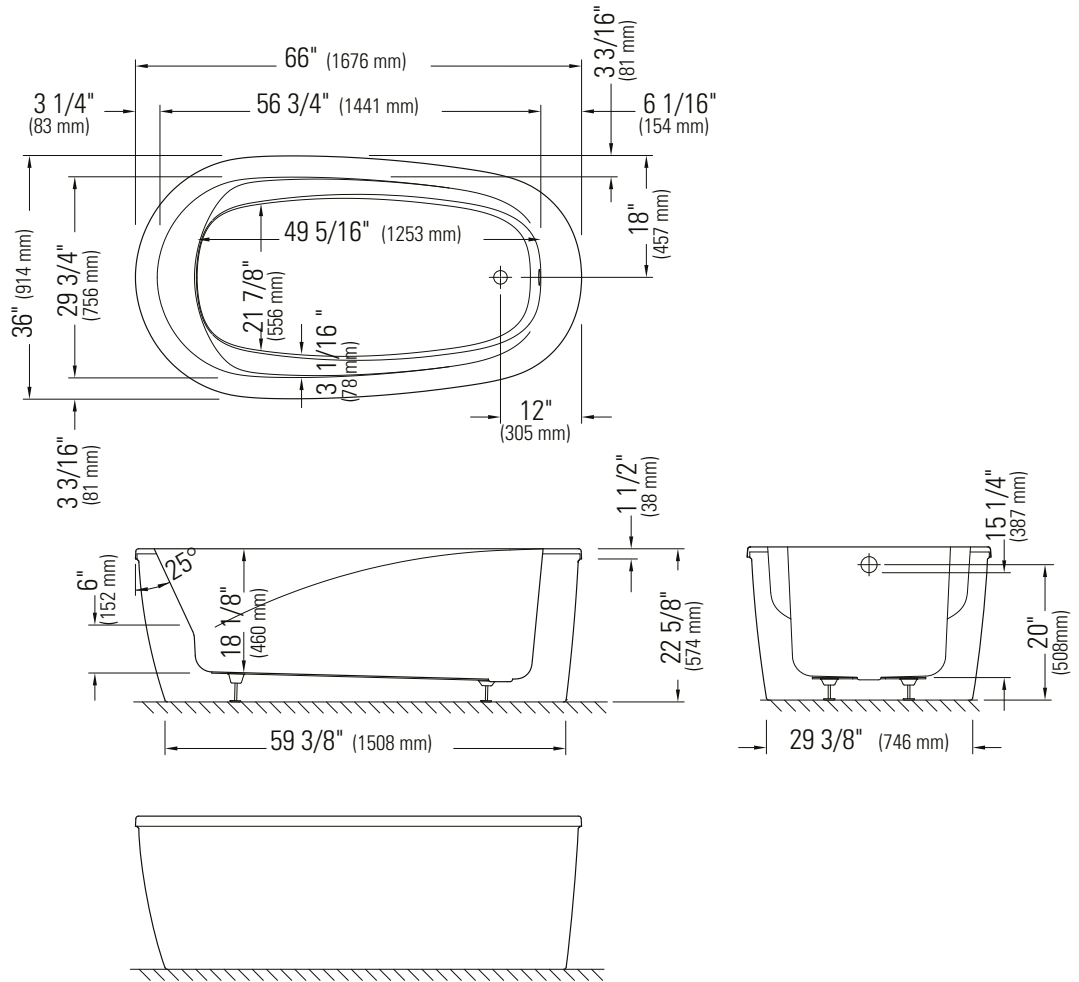

VAPORA 3666F2

66" x 36" x 22 3/4"

**PRODUCT DESCRIPTION:**

Adjustable feet  
 Traditional style  
 Gloss finish resistant to stains and discoloration  
 Acrylic thermoformed and reinforced with fiberglass

5 days

<b>WATER CAPACITY:</b> 70 gallons	<b>IMMERSION:</b> 15 1/4 po
<b>BOX SIZE:</b> 67" x 36 1/2" x 24 1/2"	
<b>NET WEIGHT:</b> 104 lbs	<b>GROSS WEIGHT:</b> 122 lbs

**GENERAL OPTIONS**

<b>Acrylic Colors:</b> White Biscuit* and Bone* (Allow 3 weeks delivery)	Standard Standard
<b>Others*:</b> (Allow 6 to 8 weeks delivery)	
<b>Nuance*:</b> (Allow 3 weeks delivery)	
<b>Chromotherapy 1 light</b> (Specify trim color)	17.99999.0000.00
<b>Chromotherapy 2 lights</b> (Specify trim color)	17.99999.0001.00
<b>Chromotherapy 4 lights</b> (Specify trim color)	17.99999.0002.00
<b>Handle</b> (max. 2) (submit drawing with order)	95.7077.106.XX
<b>D105 Waste</b> (20") Chrome	62.4020.102.60
<b>Drain Adapter D-111-ABS</b> 62.6010.100.00 <b>or</b> <b>D-111-PVC</b> 62.6010.101.00	
<b>Gel black neck pillow</b> (12"x 4 1/4 x 1 1/4")	18.6000.100.20
<b>Rayola**</b> (Specify control color)	

# VAPORA F2 3666

\*A bathtub fitted with back jets can cause the pump to protrude by approximately 3" from the overall dimension.

\*\*All dimensions are approximate and subject to change without notice. Please refer to the installation guide before beginning the installation