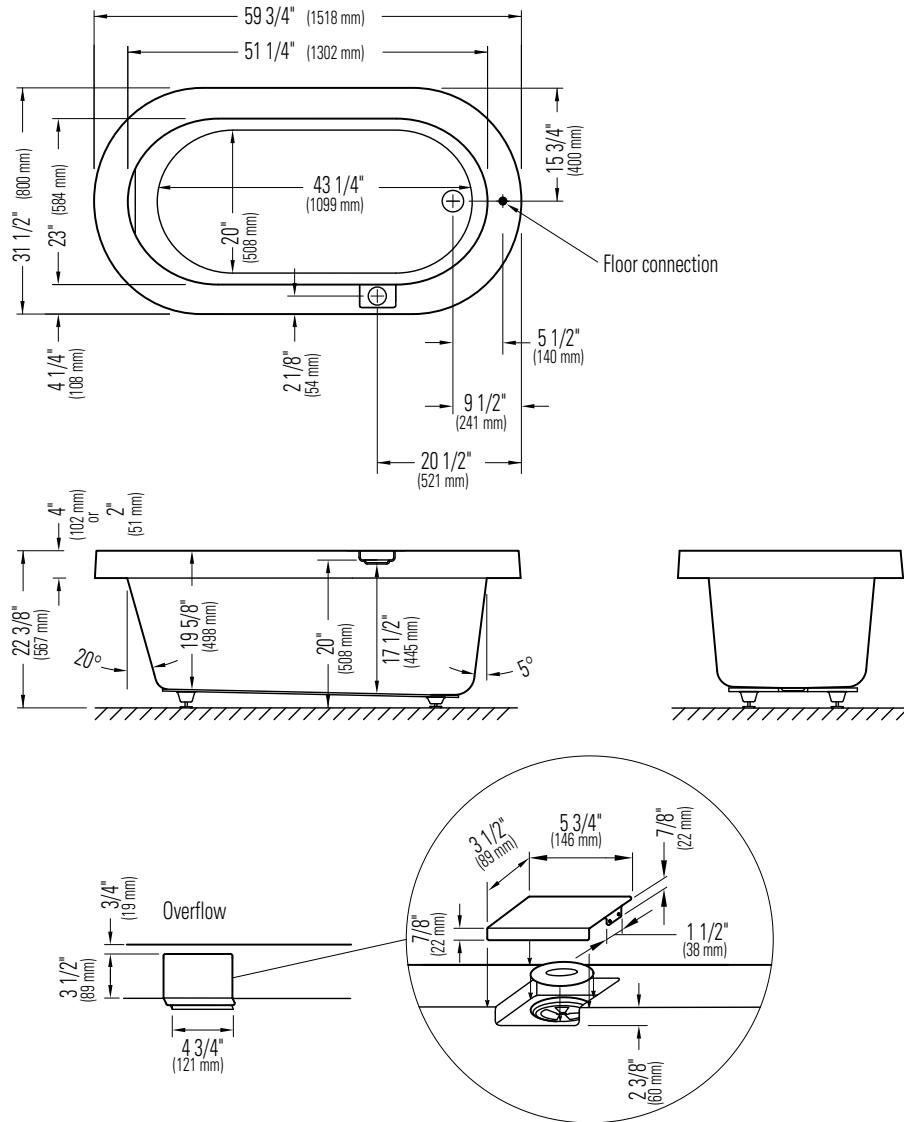

# TAO 3260

Bathtub

\*A bathtub fitted with back jets can cause the pump to protrude by approximately 3" from the overall dimension.

\*\*All dimensions are approximate and subject to change without notice. Please refer to the installation guide before beginning the installation