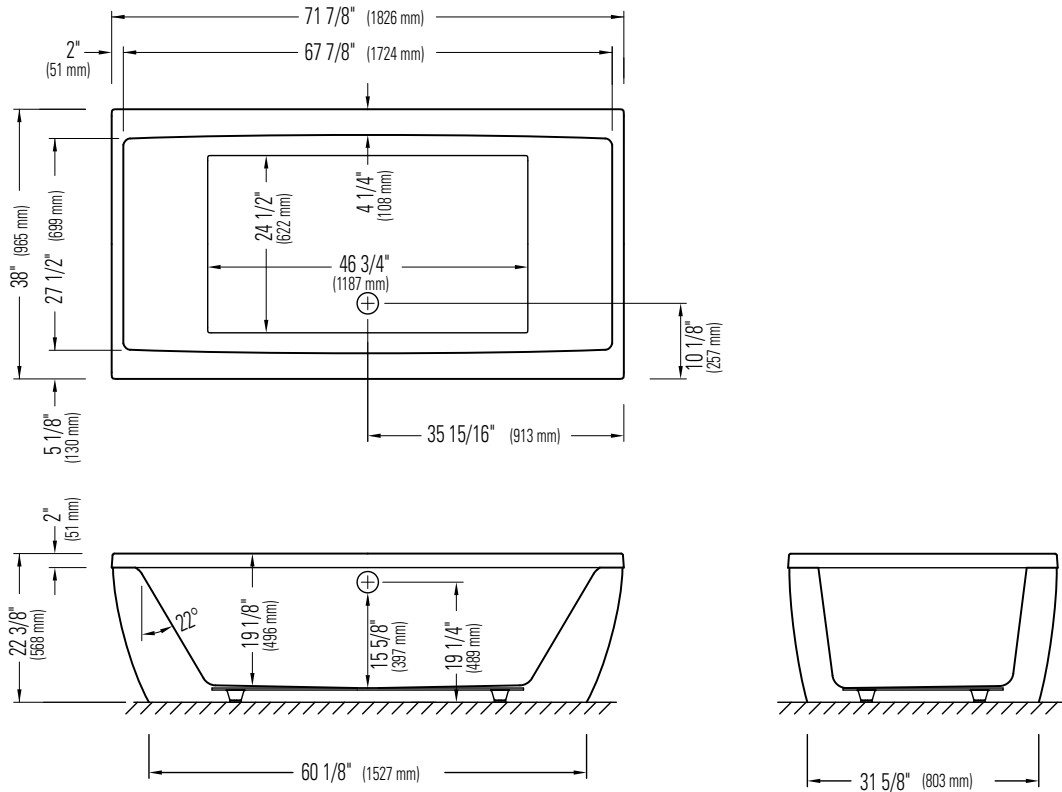

Produits Neptune

SAPHYR 3872

Bathtub

*All dimensions are approximate and subject to change without notice.
Please refer to the installation guide before beginning the installation