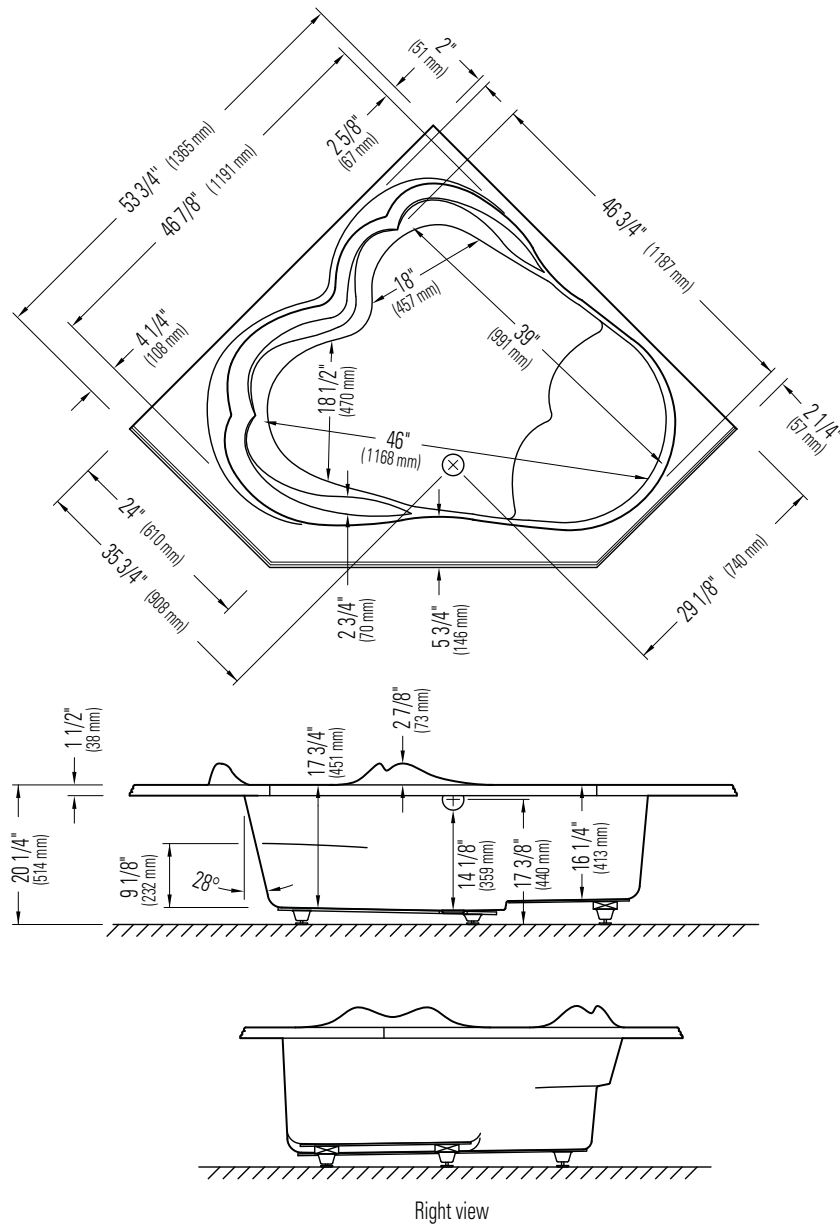

Produits Neptune

ORPHEE

Bathtub

*A bathtub fitted with back jets can cause the pump to protrude by approximately 3" from the overall dimension.

**All dimensions are approximate and subject to change without notice.
Please refer to the installation guide before beginning the installation