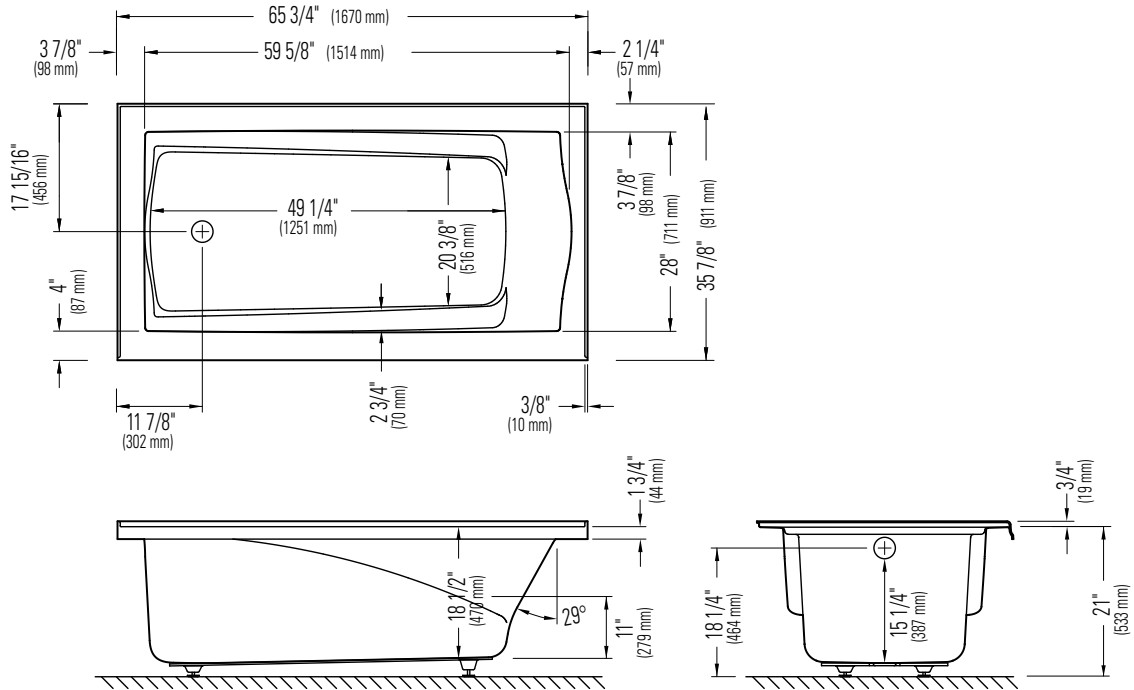

Produits Neptune

DELIGHT 3666

LEFT DRAIN WITH INTEGRATED TILING FLANGE

Bathtub

*A bathtub fitted with back jets can cause the pump to protrude by approximately 3" from the overall dimension.

**All dimensions are approximate and subject to change without notice. Please refer to the installation guide before beginning the installation