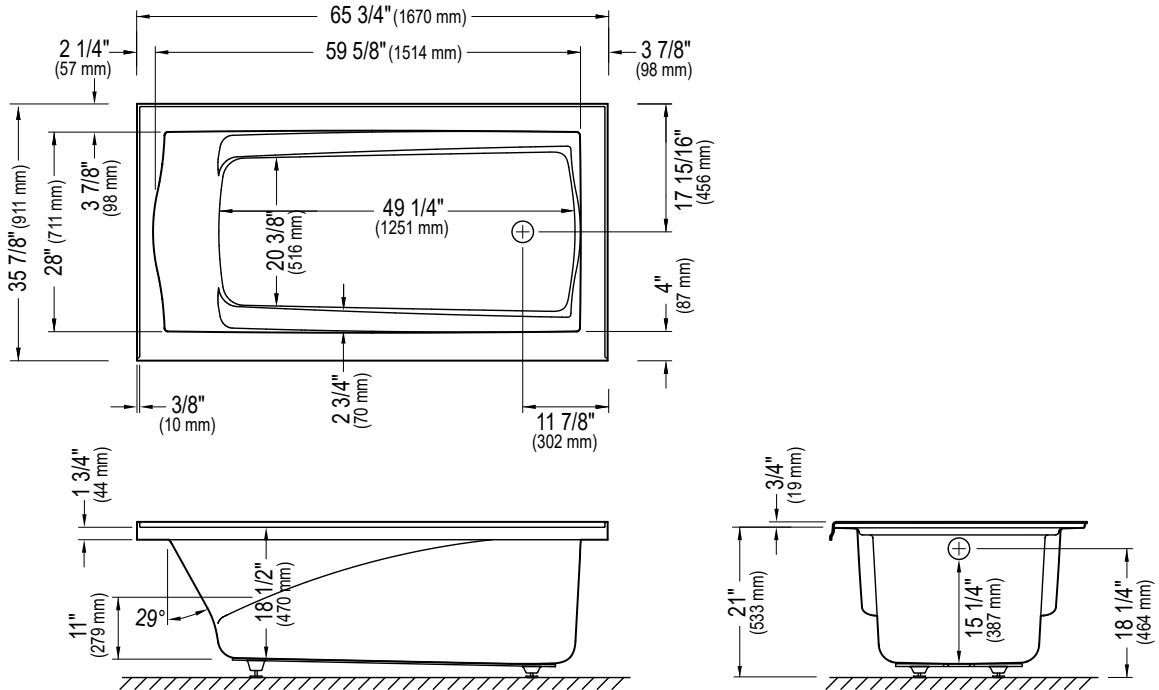

DELIGHT 3666

66" x 35 7/8" x 21"

PRODUCT DESCRIPTION:

- Adjustable feet
- Traditional style
- Gloss finish resistant to stains and discoloration
- Acrylic thermoformed and reinforced with fiberglass

5 days

**All dimensions are approximate and subject to change without notice.
Please refer to the installation guide before beginning the installation

Produits Neptune

DELIGHT 3666

RIGHT DRAIN WITH INTEGRATED TILING FLANGE

Bathtub

*A bathtub fitted with back jets can cause the pump to protrude by approximately 3" from the overall dimension.

**All dimensions are approximate and subject to change without notice. Please refer to the installation guide before beginning the installation