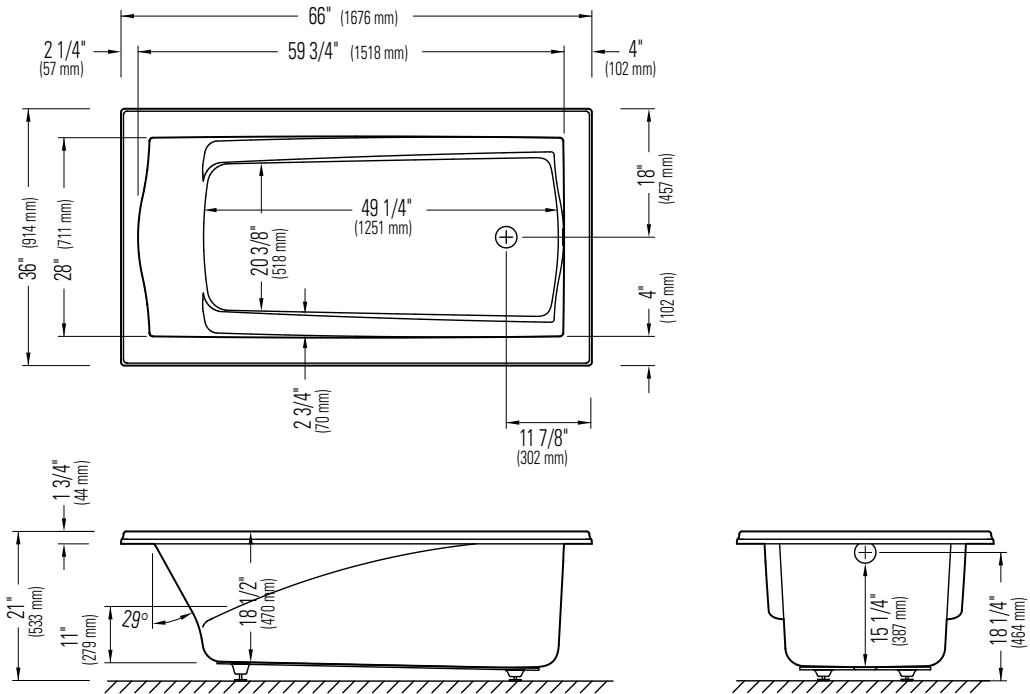

Produits Neptune

DELIGHT 3666

DROP-IN

Bathtub

*A bathtub fitted with back jets can cause the pump to protrude by approximately 3" from the overall dimension.

**All dimensions are approximate and subject to change without notice.
Please refer to the installation guide before beginning the installation