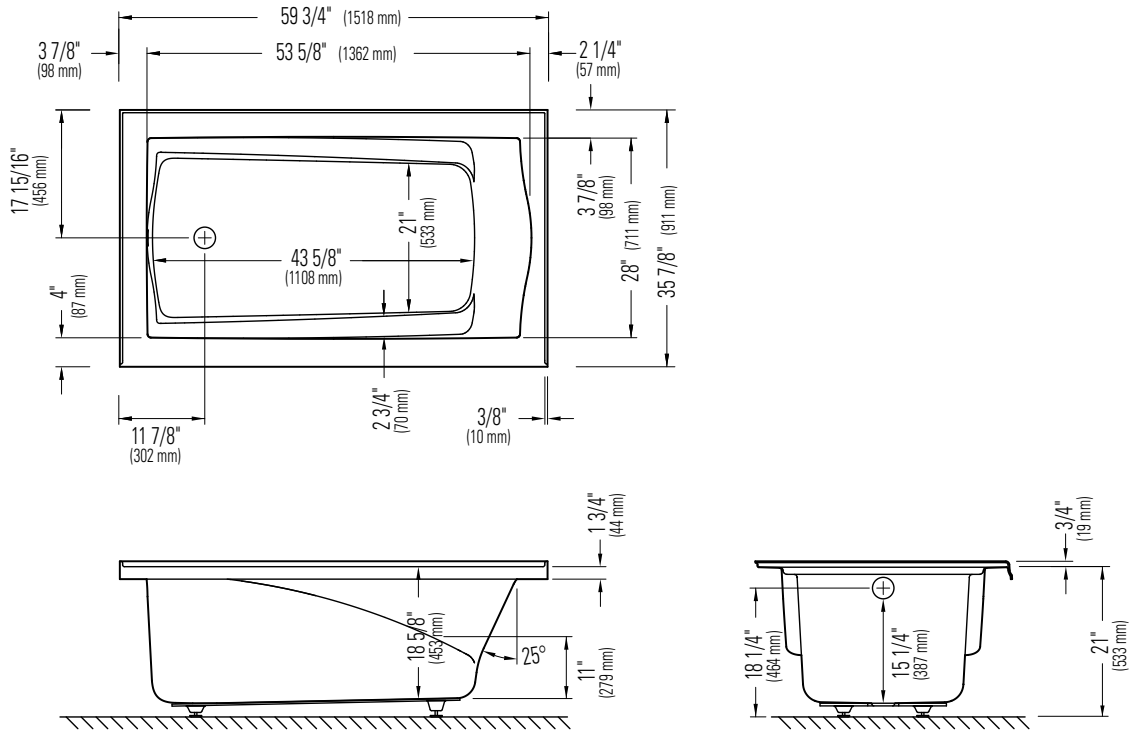

**All dimensions are approximate and subject to change without notice. Please refer to the installation guide before beginning the installation

Produits Neptune

DELIGHT 3660

RIGHT DRAIN WITH INTEGRATED TILING FLANGE

Bathtub

*A bathtub fitted with back jets can cause the pump to protrude by approximately 3" from the overall dimension.

**All dimensions are approximate and subject to change without notice. Please refer to the installation guide before beginning the installation

Produits Neptune

DELIGHT 3660

LEFT DRAIN WITH INTEGRATED TILING FLANGE

Bathtub

*A bathtub fitted with back jets can cause the pump to protrude by approximately 3" from the overall dimension.

**All dimensions are approximate and subject to change without notice.
Please refer to the installation guide before beginning the installation