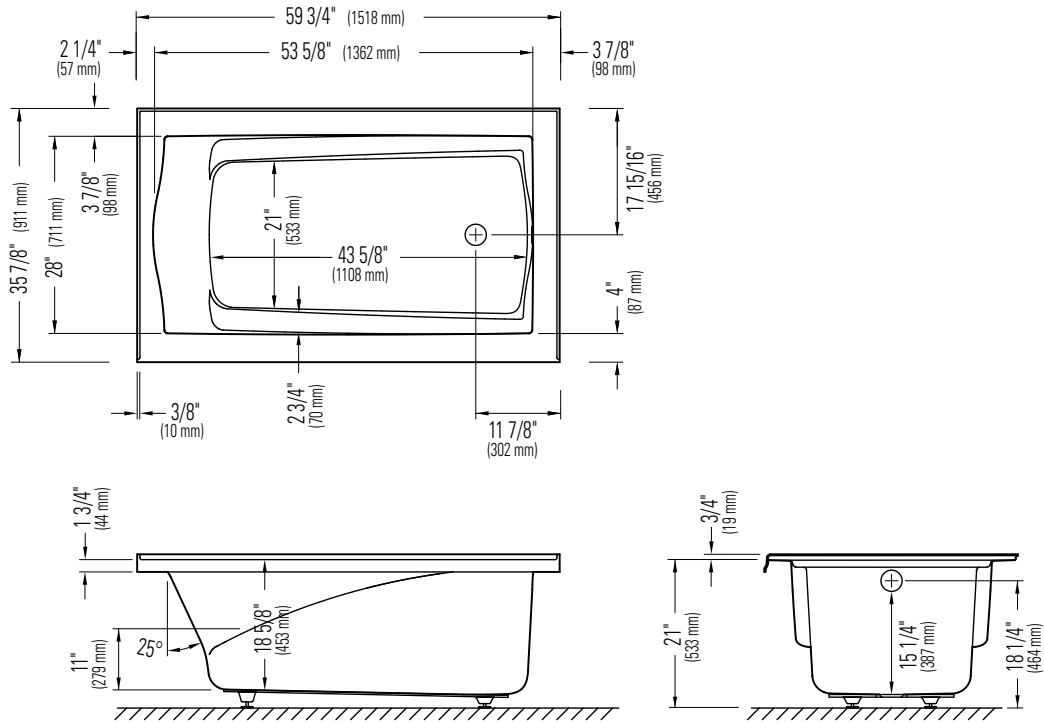

**All dimensions are approximate and subject to change without notice. Please refer to the installation guide before beginning the installation

Produits Neptune

DELIGHT 3660

RIGHT DRAIN WITH INTEGRATED TILING FLANGE

Bathtub

*A bathtub fitted with back jets can cause the pump to protrude by approximately 3" from the overall dimension.

**All dimensions are approximate and subject to change without notice. Please refer to the installation guide before beginning the installation