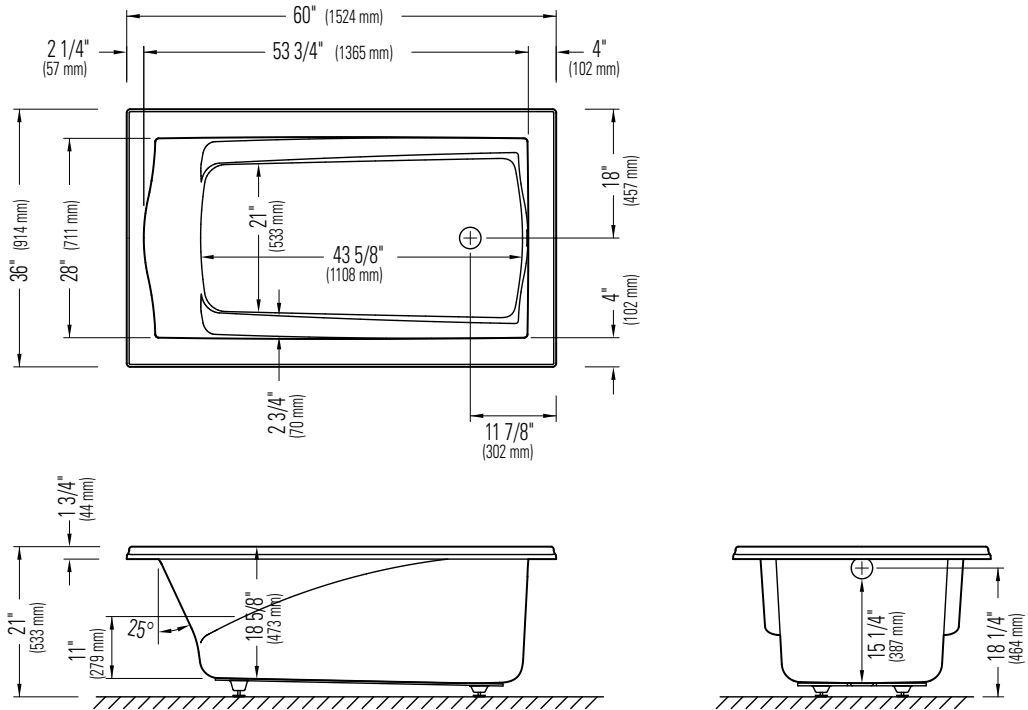

Produits Neptune

DELIGHT 3660

DROP-IN

Bathtub

*A bathtub fitted with back jets can cause the pump to protrude by approximately 3" from the overall dimension.

**All dimensions are approximate and subject to change without notice. Please refer to the installation guide before beginning the installation