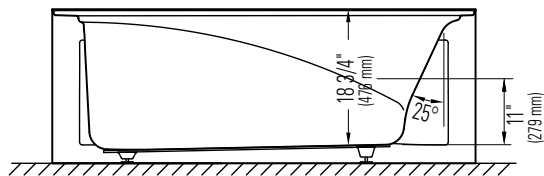

Produits Neptune

DELIGHT 3260

RIGHT DRAIN WITH INTEGRAL SKIRT

Bathtub

Rear view

*A bathtub fitted with back jets can cause the pump to protrude by approximately 3" from the overall dimension.

**All dimensions are approximate and subject to change without notice. Please refer to the installation guide before beginning the installation