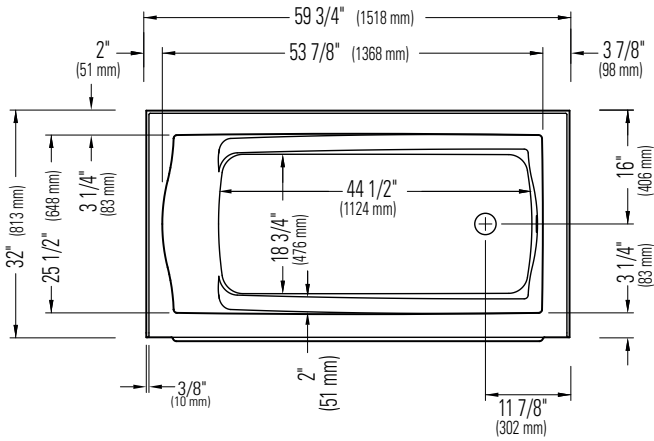

Produits Neptune

DELIGHT 3260

RIGHT DRAIN WITH INTEGRAL SKIRT

Bathtub

Rear view

*A bathtub fitted with back jets can cause the pump to protrude by approximately 3" from the overall dimension.

**All dimensions are approximate and subject to change without notice. Please refer to the installation guide before beginning the installation