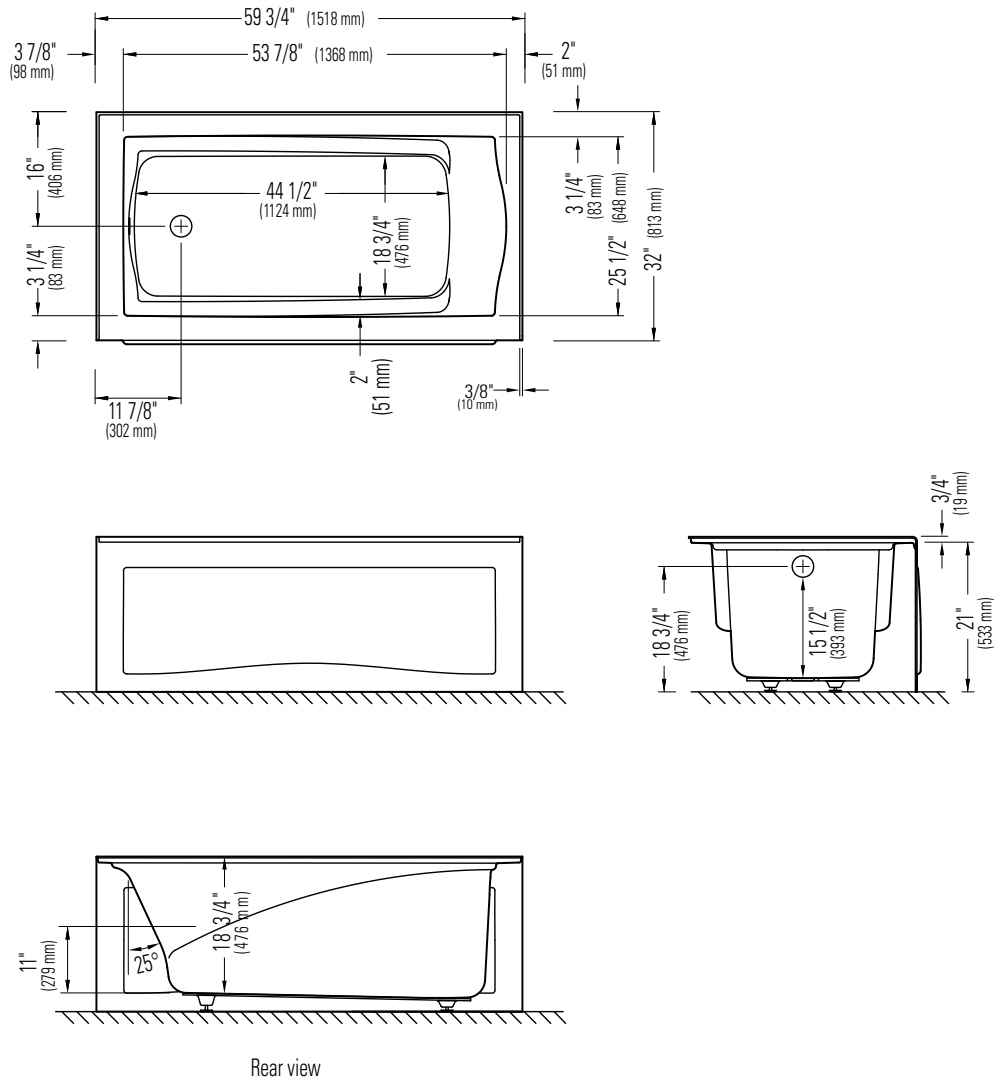

DELIGHT 3260

59 3/4" x 32" x 21"

PRODUCT DESCRIPTION:

Adjustable feet
 Traditional style
 With skirt and integrated tiling flange
 Gloss finish resistant to stains and discoloration
 Acrylic thermoformed and reinforced with fiberglass

*A bathtub fitted with back jets can cause the pump to protrude by approximately 3" from the overall dimension.

**All dimensions are approximate and subject to change without notice. Please refer to the installation guide before beginning the installation

Produits Neptune

DELIGHT 3260

LEFT DRAIN WITH INTEGRAL SKIRT

Bathtub

*A bathtub fitted with back jets can cause the pump to protrude by approximately 3" from the overall dimension.

**All dimensions are approximate and subject to change without notice. Please refer to the installation guide before beginning the installation