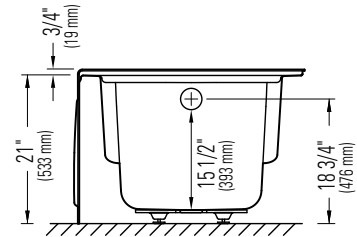

Produits Neptune

DELIGHT 3260

RIGHT DRAIN WITH INTEGRAL SKIRT

Bathtub

Rear view

*A bathtub fitted with back jets can cause the pump to protrude by approximately 3" from the overall dimension.

**All dimensions are approximate and subject to change without notice. Please refer to the installation guide before beginning the installation