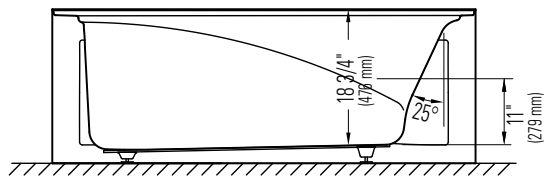

Produits Neptune

DELIGHT 3260

RIGHT DRAIN WITH INTEGRAL SKIRT

Bathtub

Rear view

*A bathtub fitted with back jets can cause the pump to protrude by approximately 3" from the overall dimension.

**All dimensions are approximate and subject to change without notice. Please refer to the installation guide before beginning the installation