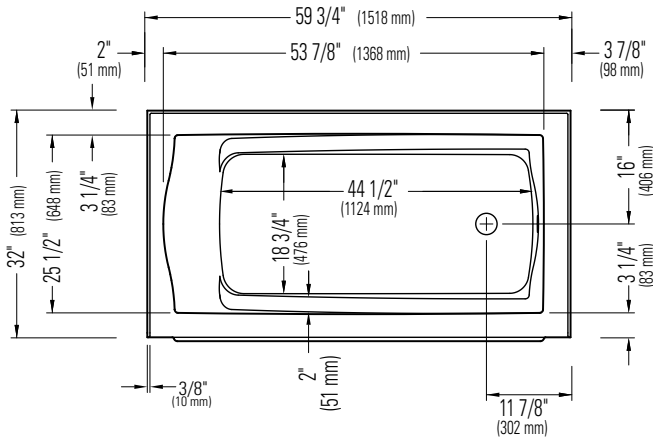

Produits Neptune

DELIGHT 3260

RIGHT DRAIN WITH INTEGRAL SKIRT

Bathtub

Rear view

*A bathtub fitted with back jets can cause the pump to protrude by approximately 3" from the overall dimension.

**All dimensions are approximate and subject to change without notice. Please refer to the installation guide before beginning the installation