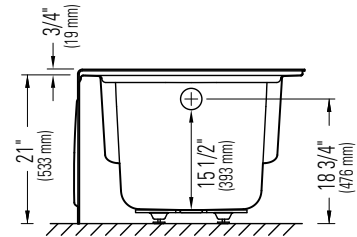

Produits Neptune

DELIGHT 3260

RIGHT DRAIN WITH INTEGRAL SKIRT

Bathtub

Rear view

*A bathtub fitted with back jets can cause the pump to protrude by approximately 3" from the overall dimension.

**All dimensions are approximate and subject to change without notice. Please refer to the installation guide before beginning the installation