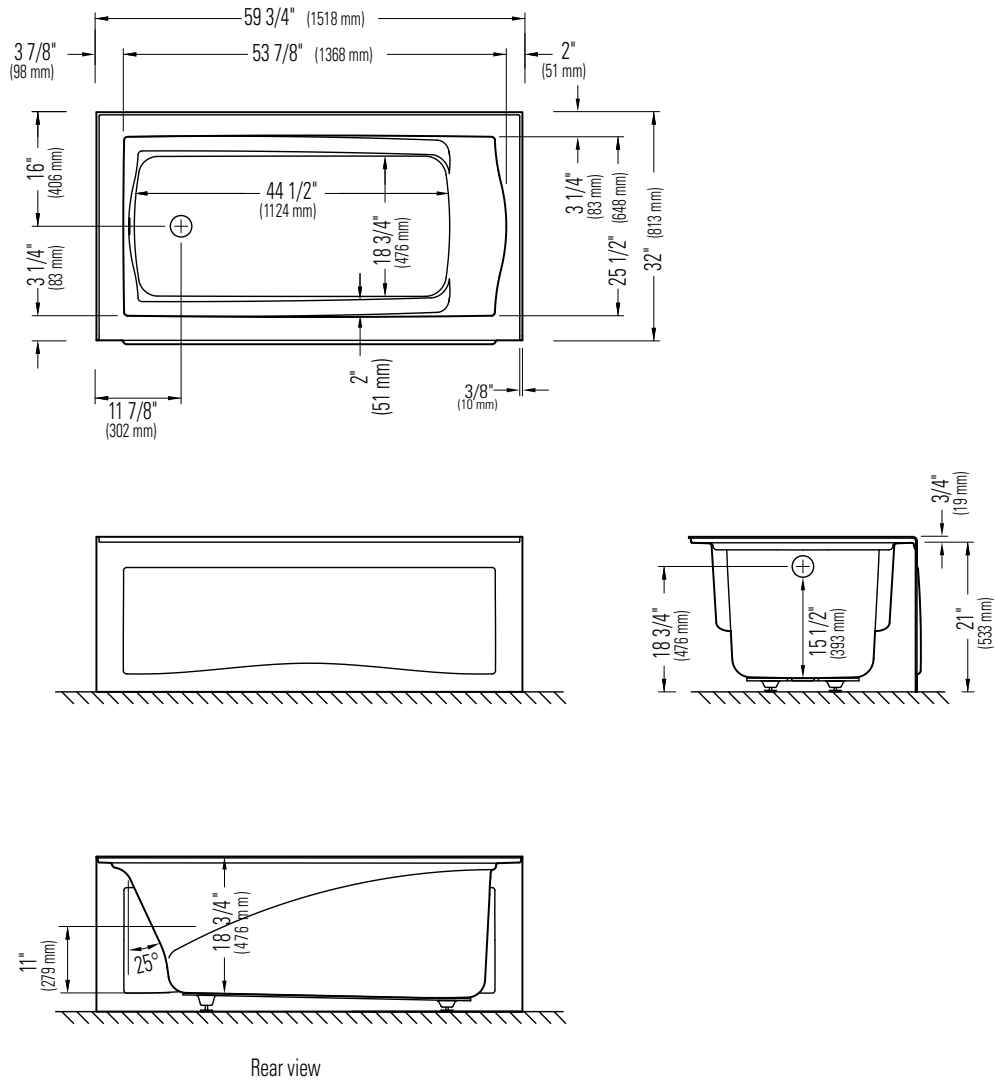

DELIGHT 3260

59 3/4" x 32" x 21"

PRODUCT DESCRIPTION:

Adjustable feet
Traditional style
With skirt and integrated tiling flange
Gloss finish resistant to stains and discoloration
Acrylic thermoformed and reinforced with fiberglass

*A bathtub fitted with back jets can cause the pump to protrude by approximately 3" from the overall dimension.

**All dimensions are approximate and subject to change without notice. Please refer to the installation guide before beginning the installation

Produits Neptune

DELIGHT 3260

LEFT DRAIN WITH INTEGRAL SKIRT

Bathtub

*A bathtub fitted with back jets can cause the pump to protrude by approximately 3" from the overall dimension.

**All dimensions are approximate and subject to change without notice. Please refer to the installation guide before beginning the installation