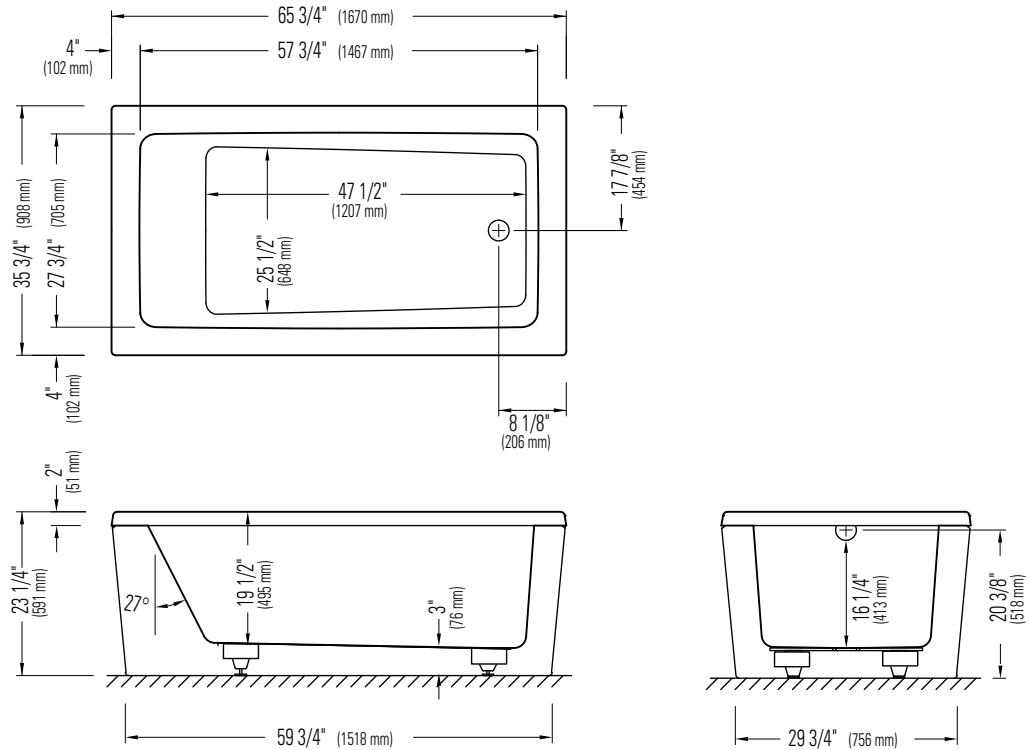

5 days

WATER CAPACITY: 88 gallons	IMMERSION: 16 1/4 po
BOX SIZE: 67" x 36 1/2" x 24 1/2"	
NET WEIGHT: 129 lbs	GROSS WEIGHT: 150 lbs

GENERAL OPTIONS

Acrylic Colors: White Standard
 Biscuit* and Bone* (Allow 3 weeks delivery) Standard

With armrests

*All dimensions are approximate and subject to change without notice.
Please refer to the installation guide before beginning the installation