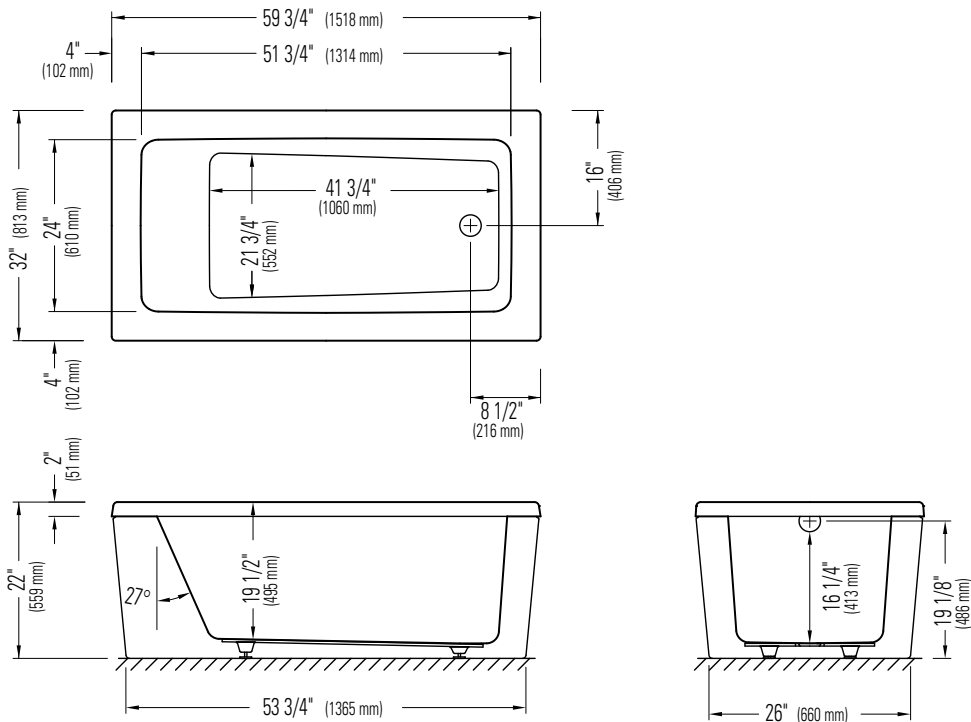

# AMETYS 3260

WITH OR WITHOUT ARMRESTS

Bathtub

Without armrests

With armrests

\*All dimensions are approximate and subject to change without notice.  
Please refer to the installation guide before beginning the installation