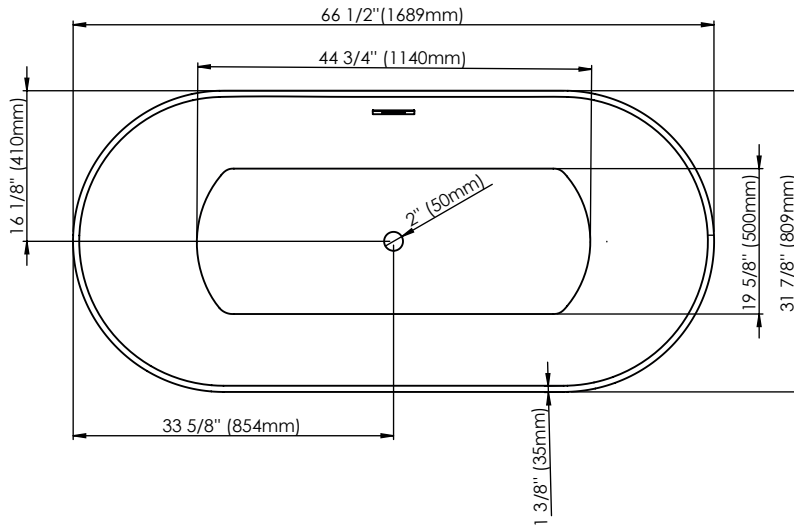

Produits Neptune
Rouge

Nice F1 3266

Bathtub

Ajustable feet

Above-the-floor rough (AFR)

*All dimensions are approximate and subject to change without notice
Please refer to the installation guide before beginning the installation