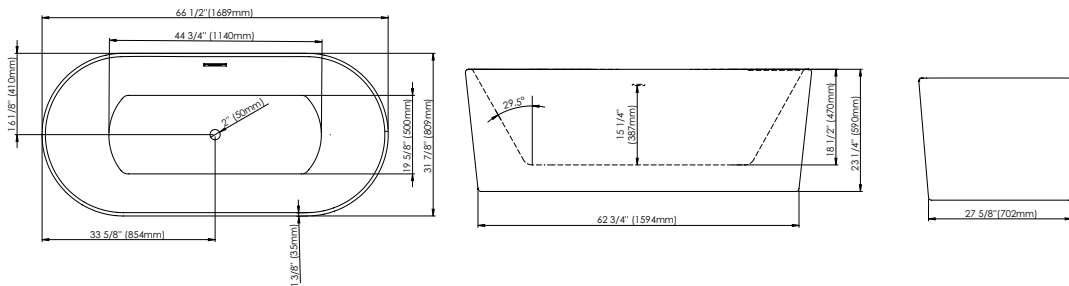

NICE F1 3266

66 1/2" x 31 7/8" x 23 1/4"

PRODUCT DESCRIPTION:	
Adjustable feet Contemporary style Above-the-floor rough (AFR) Integrated linear overflow and drain kit included, chrome	
24-48hrs 5 days	
WATER CAPACITY:	IMMERSION:
71 gallons	15 1/4 po
BOX SIZE:	
68" x 34" x 24"	
NET WEIGHT:	GROSS WEIGHT:
103 lbs	131 lbs