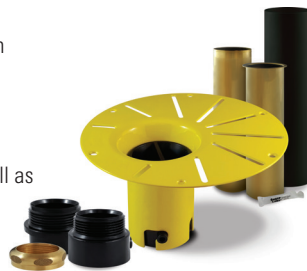

NICE F1 3266

66 1/2" x 31 7/8" x 23 1/4"

PRODUCT DESCRIPTION:	
Adjustable feet Contemporary style Above-the-floor rough (AFR) Integrated linear overflow and drain kit included, chrome	
24-48hrs 5 days	
WATER CAPACITY:	IMMERSION:
71 gallons	15 1/4 po
BOX SIZE:	
68" x 34" x 24"	
NET WEIGHT:	GROSS WEIGHT:
103 lbs	131 lbs

GENERAL OPTIONS

Overflow and waste included: Chrome

Acrylic Colour: White

Standard

Bathtub drain adapter (picture below)

Gel black neck pillow

White, brushed nickel or black overflow and drain kit

MASS-AIR / ROUGE-AIR OPTIONS

Mass-Air Jet finish: White/Chrome

Standard

Others: Chrome/Chrome

96" blower hose extension

A blower hose extension is required when the blower is located more than 4' from the bathtub.

BATHTUB DRAIN ADAPTER

123Connect is a freestanding bathtub rough-in (install before tile).

- Quick, easy and clean installation.
- No access panel required.
- Allows for an installation as close to the wall as possible.

LINEAR OVERFLOW