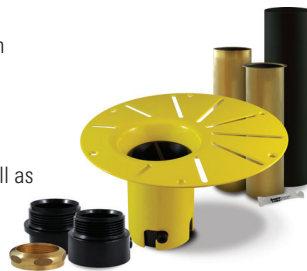

BATHTUB DRAIN ADAPTER

123Connect is a freestanding bathtub rough-in (install before tile).

- Quick, easy and clean installation.
- No access panel required.
- Allows for an installation as close to the wall as possible.