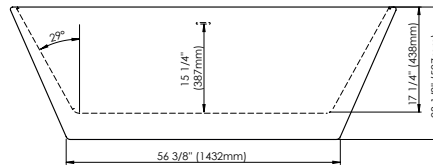

PRAGUE F1 3266

66 15/16" x 31 3/4" x 23 1/32"

PRODUCT DESCRIPTION:

Adjustable feet
Contemporary style
Above-the-floor rough (AFR)
Integrated linear overflow and drain kit included, chrome

24-48hrs
5 days

WATER CAPACITY:

83 gallons

IMMERSION:

15 1/4 po

BOX SIZE:

69" x 33" x 25"

NET WEIGHT:

147 lbs

GROSS WEIGHT:

175 lbs

Bathtub only

PRA3266F1

Mass-Air

PRA3266F1M

Included: 12 injectors, 750W (1 1/2h.p.) Optima blower, with 300W heating element, 72" blower hose extension, and remote control.

Rouge-Air

PRA3266F1A

Included: 12 micro-jets, 750W (1 1/2h.p.) Optima blower, with 300W heating element, 72" blower hose extension, and remote control.

GENERAL OPTIONS

Overflow and waste included: Chrome

Acrylic Colour: White

Standard

Bathtub drain adapter (picture below)

Gel black neck pillow

White, brushed nickel or black overflow and drain kit

MASS-AIR / ROUGE-AIR OPTIONS

Mass-Air Jet finish: White/Chrome

Standard

Others: Chrome/Chrome

96" blower hose extension

A blower hose extension is required when the blower is located more than 4' from the bathtub.

BATHTUB DRAIN ADAPTER

123Connect is a freestanding bathtub rough-in (install before tile).

- Quick, easy and clean installation.
- No access panel required.
- Allows for an installation as close to the wall as possible.

LINEAR OVERFLOW

White

Brushed nickel

Chrome

Black

CONFORMITY ATTESTATION
Bathtub Standards
cUPC
Hydromassage Standard
CAN / CSA.B45.10 / CSA.C22.2 / UL-1795

ECORESPONSABLE Certification
First manufacturer of bathroom products in North America to be certified ecoresponsible

Produits Neptune
Rouge

6835, Picard street, Saint-Hyacinthe (Québec) J2S 1H3
Phone: (450) 773-7058 - Fax: (450) 773-5063
produitsneptune.com

REV: 07-19