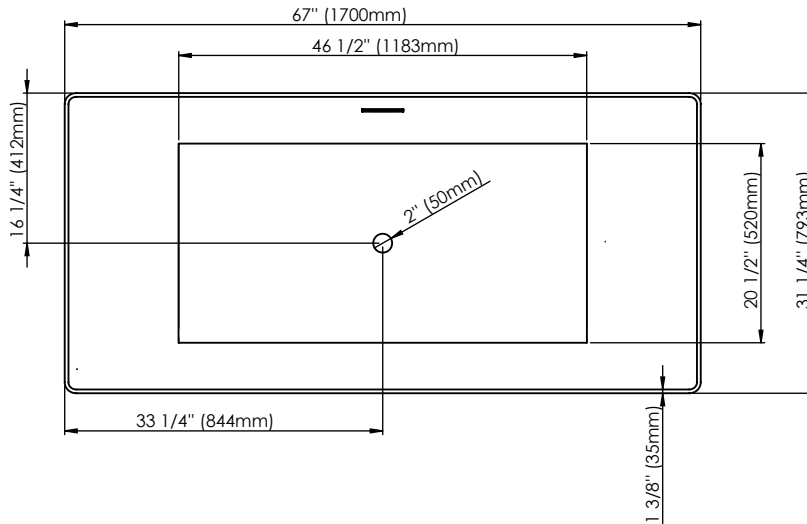

Produits Neptune
Rouge

Prague F1 3266

Bathtub

Ajustable feet

Above-the-floor rough (AFR)

*All dimensions are approximate and subject to change without notice
Please refer to the installation guide before beginning the installation