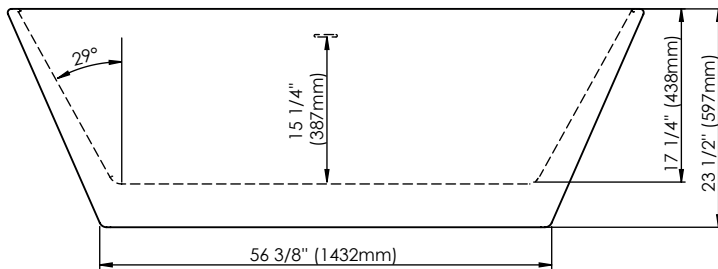

Produits Neptune
Rouge

Prague F1 3266

Bathtub

Ajustable feet

Above-the-floor rough (AFR)

*All dimensions are approximate and subject to change without notice
Please refer to the installation guide before beginning the installation