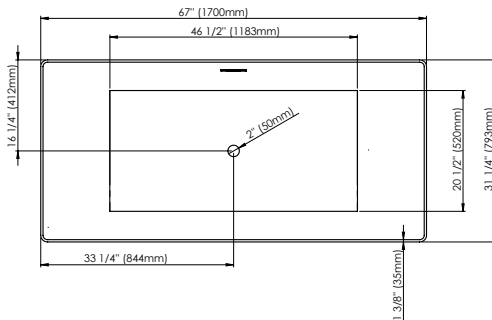

PRAGUE F1 3266

66 15/16" x 31 3/4" x 23 1/32"

PRODUCT DESCRIPTION:

Adjustable feet
Contemporary style
Above-the-floor rough (AFR)
Integrated linear overflow and drain kit included, chrome

24-48hrs
5 days

WATER CAPACITY:

83 gallons

IMMERSION:

15 1/4 po

BOX SIZE:

69" x 33" x 25"

NET WEIGHT:

147 lbs

GROSS WEIGHT:

175 lbs

Bathtub only

PRA3266F1

Mass-Air

PRA3266F1M

Included: 12 injectors, 750W (1 1/2h.p.) Optima blower, with 300W heating element, 72" blower hose extension, and remote control.

Rouge-Air

PRA3266F1A

Included: 12 micro-jets, 750W (1 1/2h.p.) Optima blower, with 300W heating element, 72" blower hose extension, and remote control.

GENERAL OPTIONS

Overflow and waste included: Chrome

Acrylic Colour: White

Standard

Bathtub drain adapter (picture below)

Gel black neck pillow

White, brushed nickel or black overflow and drain kit

MASS-AIR / ROUGE-AIR OPTIONS

Mass-Air Jet finish: White/Chrome

Standard

Others: Chrome/Chrome

96" blower hose extension

A blower hose extension is required when the blower is located more than 4' from the bathtub.

BATHTUB DRAIN ADAPTER

123Connect is a freestanding bathtub rough-in (install before tile).

- Quick, easy and clean installation.
- No access panel required.
- Allows for an installation as close to the wall as possible.

LINEAR OVERFLOW

White

Brushed nickel

Chrome

Black

CONFORMITY ATTESTATION
Bathtub Standards
cUPC
Hydromassage Standard
CAN / CSA.B45.10 / CSA.C22.2 / UL-1795

ECORESPONSABLE Certification
First manufacturer of bathroom products in North America to be certified ecoresponsible

Produits Neptune
Rouge

6835, Picard street, Saint-Hyacinthe (Québec) J2S 1H3
Phone: (450) 773-7058 - Fax: (450) 773-5063
produitsneptune.com

REV: 07-19