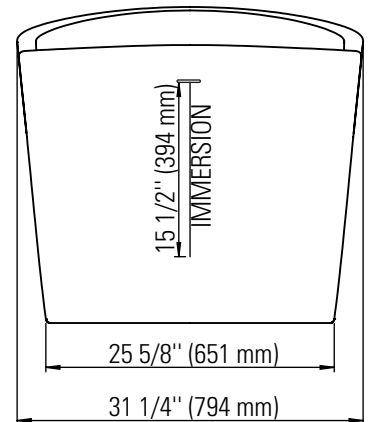

Produits Neptune

PARIS 3266F1

Bathtub

Adjustable feet
Above-the-floor rough (AFR)

*All dimensions are approximate and subject to change without notice
Please refer to the installation guide before beginning the installation