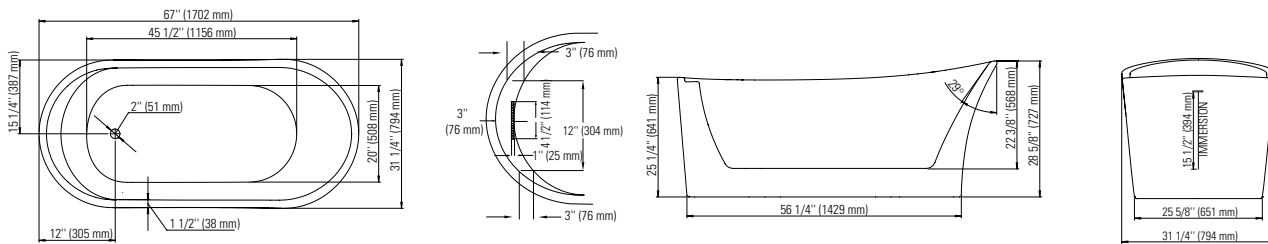

PARIS F1 3266

67" x 31 1/4" x 28 5/8"

PRODUCT DESCRIPTION:

Adjustable feet
 Transitional style
 Above-the-floor rough (AFR)
 Integrated linear overflow and drain kit included, chrome

24-48hrs
 5 days

WATER CAPACITY: 75 gallons	IMMERSION: 15 1/2 po
BOX SIZE: 68 1/2" x 33" x 30"	
NET WEIGHT: 99 lbs	GROSS WEIGHT: 126 lbs

Bathtub only

PAR3266F1

Mass-Air
 Included: 12 injectors, 750W (1 1/2h.p.) Optima blower, with 300W heating element, 72" blower hose extension, and remote control.

PAR3266F1M

Rouge-Air
 Included: 12 micro-jets, 750W (1 1/2h.p.) Optima blower, with 300W heating element, 72" blower hose extension, and remote control.