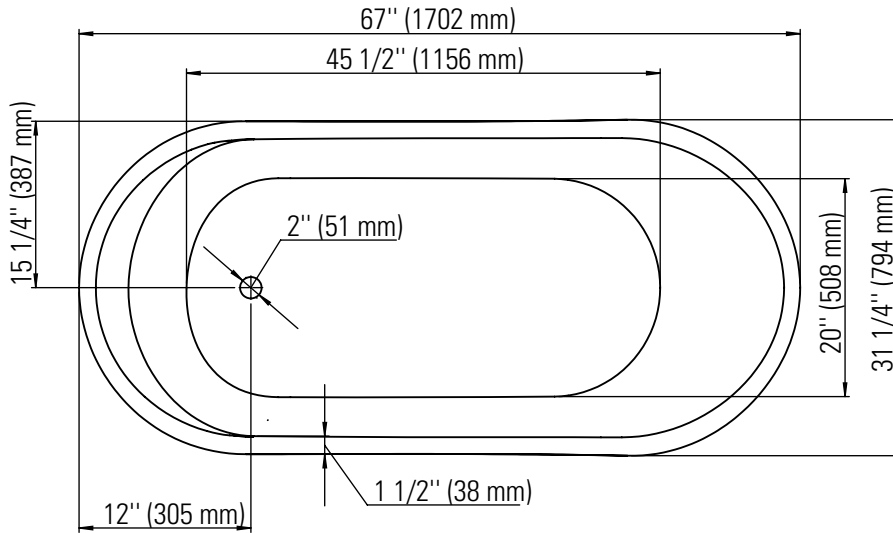

Produits Neptune

PARIS 3266F1

Bathtub

Adjustable feet
Above-the-floor rough (AFR)

*All dimensions are approximate and subject to change without notice
Please refer to the installation guide before beginning the installation