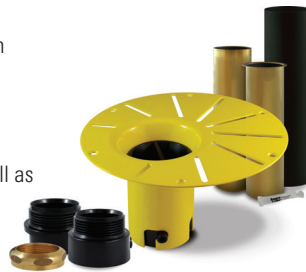

PARIS F1 3266

67" x 31 1/4" x 28 5/8"

PRODUCT DESCRIPTION:

Adjustable feet
 Transitional style
 Above-the-floor rough (AFR)
 Integrated linear overflow and drain kit included, chrome

24-48hrs
 5 days

WATER CAPACITY: 75 gallons	IMMERSION: 15 1/2 po
BOX SIZE: 68 1/2" x 33" x 30"	
NET WEIGHT: 99 lbs	GROSS WEIGHT: 126 lbs

PAR3266F1A

GENERAL OPTIONS

Overflow and waste included: Chrome

Acrylic Colour: White

Standard

Bathtub drain adapter (picture below)

Gel black neck pillow

White, brushed nickel or black overflow and drain kit

MASS-AIR / ROUGE-AIR OPTIONS

Mass-Air Jet finish: White/Chrome

Standard

Others: Chrome/Chrome

96" blower hose extension

A blower hose extension is required when the blower is located more than 4' from the bathtub.

BATHTUB DRAIN ADAPTER

123Connect is a freestanding bathtub rough-in (install before tile).

- Quick, easy and clean installation.
- No access panel required.
- Allows for an installation as close to the wall as possible.