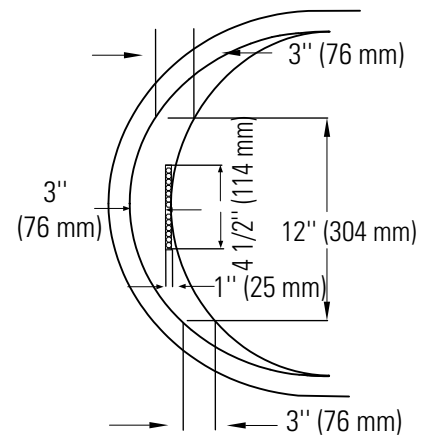

Produits Neptune

PARIS 3266F1

Bathtub

Adjustable feet
Above-the-floor rough (AFR)

*All dimensions are approximate and subject to change without notice
Please refer to the installation guide before beginning the installation