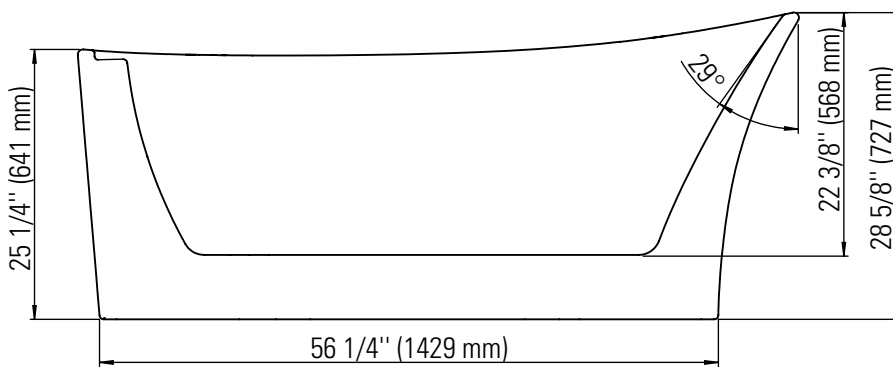

Produits Neptune

PARIS 3266F1

Bathtub

Adjustable feet
Above-the-floor rough (AFR)

*All dimensions are approximate and subject to change without notice
Please refer to the installation guide before beginning the installation