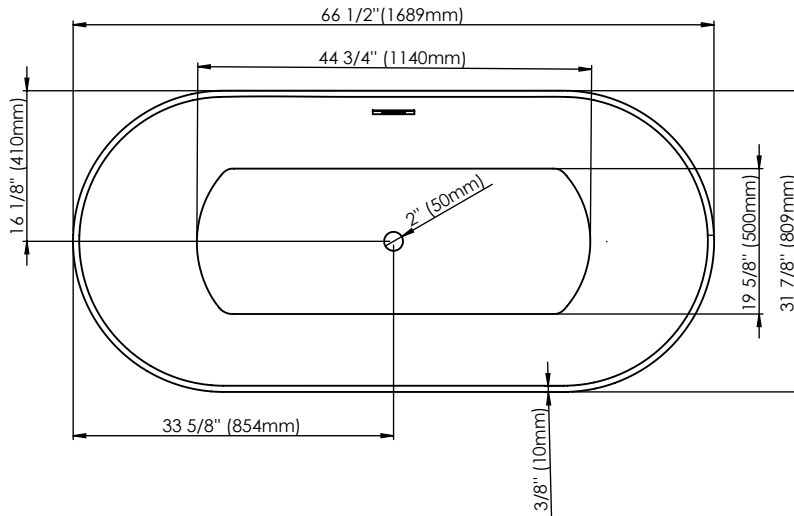

## Nice F1 3266

Bathtub

Ajustable feet

Above-the-floor rough (AFR)

\*All dimensions are approximate and subject to change without notice  
Please refer to the installation guide before beginning the installation