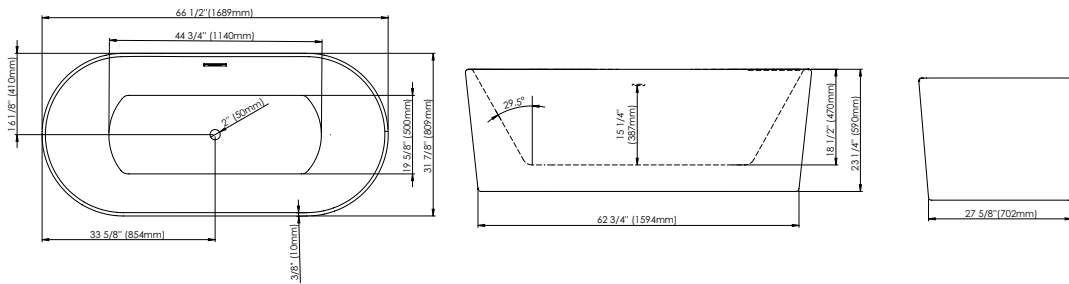

# NICE F1 3266

66 1/2" x 31 7/8" x 23 1/4"

<b>PRODUCT DESCRIPTION:</b>	
Adjustable feet Contemporary style Above-the-floor rough (AFR) Integrated linear overflow and drain kit included, chrome	
<b>24-48hrs 5 days</b>	
<b>WATER CAPACITY:</b>	<b>IMMERSION:</b>
71 gallons	15 1/4 po
<b>BOX SIZE:</b>	
68" x 34" x 24"	
<b>NET WEIGHT:</b>	<b>GROSS WEIGHT:</b>
103 lbs	131 lbs