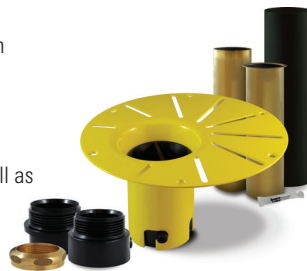

# NICE F1 3266

66 1/2" x 31 7/8" x 23 1/4"

<b>PRODUCT DESCRIPTION:</b>	
Adjustable feet Contemporary style Above-the-floor rough (AFR) Integrated linear overflow and drain kit included, chrome	
<b>24-48hrs 5 days</b>	
<b>WATER CAPACITY:</b>	<b>IMMERSION:</b>
71 gallons	15 1/4 po
<b>BOX SIZE:</b>	
68" x 34" x 24"	
<b>NET WEIGHT:</b>	<b>GROSS WEIGHT:</b>
103 lbs	131 lbs

## GENERAL OPTIONS

Overflow and waste included: Chrome

Acrylic Colour: White

Standard

Bathtub drain adapter (picture below)

Gel black neck pillow

White, brushed nickel or black overflow and drain kit

## MASS-AIR / ROUGE-AIR OPTIONS

Mass-Air Jet finish: White/Chrome

Standard

Others: Chrome/Chrome

96" blower hose extension

A blower hose extension is required when the blower is located more than 4' from the bathtub.

## BATHTUB DRAIN ADAPTER

123Connect is a freestanding bathtub rough-in (install before tile).

- Quick, easy and clean installation.
- No access panel required.
- Allows for an installation as close to the wall as possible.