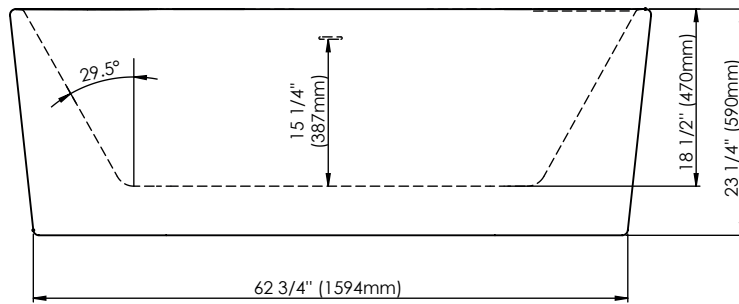

## Nice F1 3266

Bathtub

Ajustable feet

Above-the-floor rough (AFR)

\*All dimensions are approximate and subject to change without notice  
Please refer to the installation guide before beginning the installation