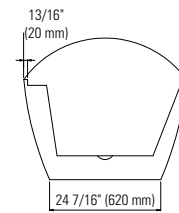

MURANO F1 3460

59 1/16" x 33 7/16" x 29 1/8"

PRODUCT DESCRIPTION:	
Adjustable feet Contemporary style Above-the-floor rough (AFR) Integrated linear overflow and drain kit included, chrome	
WATER CAPACITY:	IMMERSION:
193 L	15 3/16 po
BOX SIZE:	
60 5/8" x 35 1/16" x 29 15/16"	
NET WEIGHT:	GROSS WEIGHT:
37 kg	49 kg

24-48hrs
5 days

Bathtub only

MUR3460F1

Mass-Air

MUR3460F1M

Included: 12 injectors, 750W (1 1/2h.p.) Optima blower, with 300W heating element, 72" blower hose extension, and remote control.

Rouge-Air

MUR3460F1A

Included: 12 micro-jets, 750W (1 1/2h.p.) Optima blower, with 300W heating element, 72" blower hose extension, and remote control.

GENERAL OPTIONS

Overflow and waste included: Chrome

Acrylic Colour: White

Standard

Bathtub drain adapter (picture below)

Gel black neck pillow

White, brushed nickel or black overflow and drain kit

MASS-AIR / ROUGE-AIR OPTIONS

Mass-Air Jet finish: White/Chrome

Standard

Others: Chrome/Chrome

96" blower hose extension

A blower hose extension is required when the blower is located more than 4' from the bathtub.

BATHTUB DRAIN ADAPTER

123Connect is a freestanding bathtub rough-in (install before tile).

- Quick, easy and clean installation.
- No access panel required.
- Allows for an installation as close to the wall as possible.

LINEAR OVERFLOW

White

Brushed nickel

Chrome

Black

CONFORMITY ATTESTATION
Bathtub Standards
cUPC
Hydromassage Standard
CAN / CSA.B45.10 / CSA.C22.2 / UL-1795

ECORESPONSABLE Certification
First manufacturer of bathroom products in North America to be certified ecoresponsible

Produits Neptune
Rouge

6835, Picard street, Saint-Hyacinthe (Québec) J2S 1H3
Phone: (450) 773-7058 - produitsneptune.com