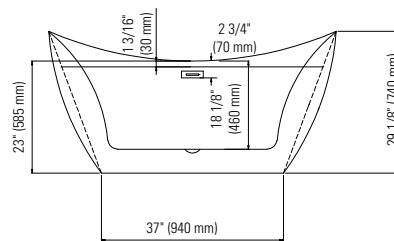

MURANO F1 3460

59 1/16" x 33 7/16" x 29 1/8"

PRODUCT DESCRIPTION:	
Adjustable feet Contemporary style Above-the-floor rough (AFR) Integrated linear overflow and drain kit included, chrome	
WATER CAPACITY:	IMMERSION:
193 L	15 3/16 po
BOX SIZE:	
60 5/8" x 35 1/16" x 29 15/16"	
NET WEIGHT:	GROSS WEIGHT:
37 kg	49 kg

24-48hrs
5 days

Bathtub only

MUR3460F1

Mass-Air

MUR3460F1M

Included: 12 injectors, 750W (1 1/2h.p.) Optima blower, with 300W heating element, 72" blower hose extension, and remote control.

Rouge-Air

MUR3460F1A

Included: 12 micro-jets, 750W (1 1/2h.p.) Optima blower, with 300W heating element, 72" blower hose extension, and remote control.

GENERAL OPTIONS

Overflow and waste included: Chrome

Acrylic Colour: White

Standard

Bathtub drain adapter (picture below)

Gel black neck pillow

White, brushed nickel or black overflow and drain kit

MASS-AIR / ROUGE-AIR OPTIONS

Mass-Air Jet finish: White/Chrome

Standard

Others: Chrome/Chrome

96" blower hose extension

A blower hose extension is required when the blower is located more than 4' from the bathtub.

BATHTUB DRAIN ADAPTER

123Connect is a freestanding bathtub rough-in (install before tile).

- Quick, easy and clean installation.
- No access panel required.
- Allows for an installation as close to the wall as possible.

LINEAR OVERFLOW

White

Brushed nickel

Chrome

Black

CONFORMITY ATTESTATION
Bathtub Standards
cUPC
Hydromassage Standard
CAN / CSA.B45.10 / CSA.C22.2 / UL-1795

ECORESPONSABLE Certification
First manufacturer of bathroom products in North America to be certified ecoresponsible

Produits Neptune
Rouge

6835, Picard street, Saint-Hyacinthe (Québec) J2S 1H3
Phone: (450) 773-7058 - produitsneptune.com