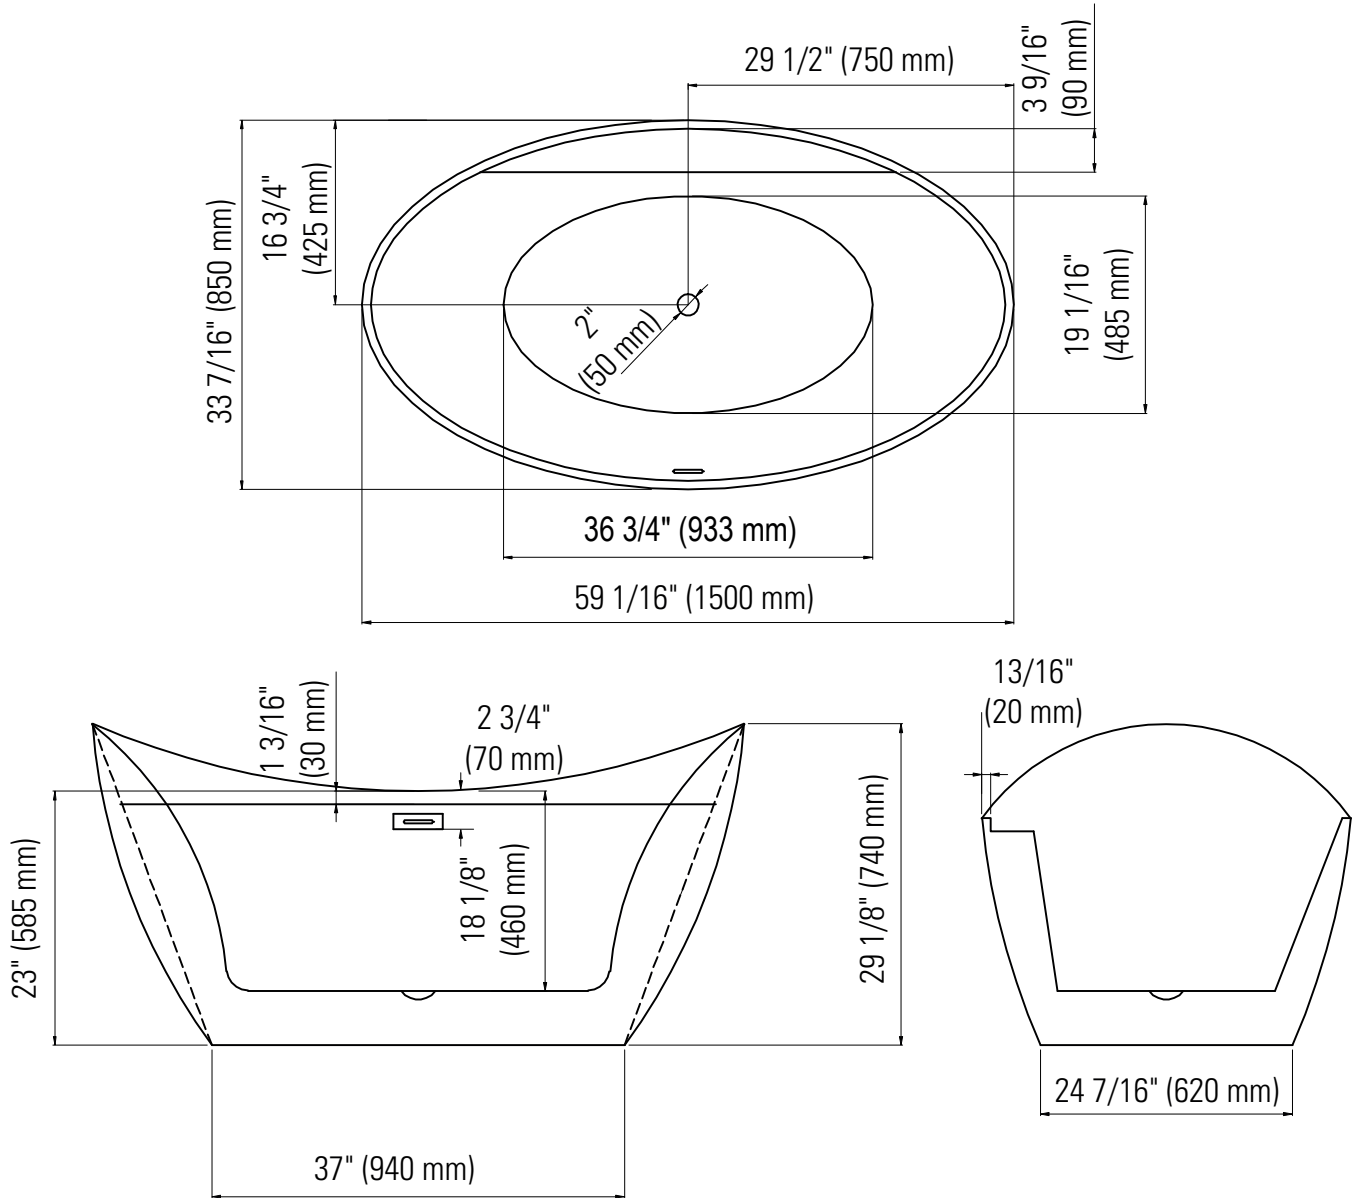

# MURANO F1 3460

59 1/16" x 33 7/16" x 29 1/8"

<b>PRODUCT DESCRIPTION:</b>	
Adjustable feet Contemporary style Above-the-floor rough (AFR) Integrated linear overflow and drain kit included, chrome	
<b>WATER CAPACITY:</b>	<b>IMMERSION:</b>
193 L	15 3/16 po
<b>BOX SIZE:</b>	
60 5/8" x 35 1/16" x 29 15/16"	
<b>NET WEIGHT:</b>	<b>GROSS WEIGHT:</b>
37 kg	49 kg

# Murano 3460 F1

Bathtub

Ajustable feet

Above-the-floor rough (AFR)

\*All dimensions are approximate and subject to change without notice

Please refer to the installation guide before beginning the installation