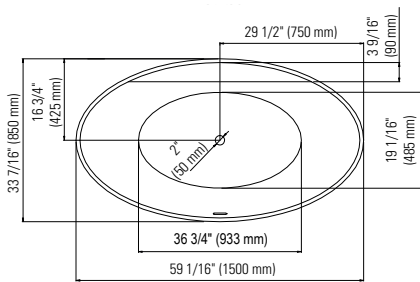

MURANO F1 3460

59 1/16" x 33 7/16" x 29 1/8"

PRODUCT DESCRIPTION:	
Adjustable feet Contemporary style Above-the-floor rough (AFR) Integrated linear overflow and drain kit included, chrome	
WATER CAPACITY:	IMMERSION:
193 L	15 3/16 po
BOX SIZE:	
60 5/8" x 35 1/16" x 29 15/16"	
NET WEIGHT:	GROSS WEIGHT:
37 kg	49 kg

24-48hrs
5 days

Bathtub only

MUR3460F1

Mass-Air

MUR3460F1M

Included: 12 injectors, 750W (1 1/2h.p.) Optima blower, with 300W heating element, 72" blower hose extension, and remote control.

Rouge-Air

MUR3460F1A

Included: 12 micro-jets, 750W (1 1/2h.p.) Optima blower, with 300W heating element, 72" blower hose extension, and remote control.

GENERAL OPTIONS

Overflow and waste included: Chrome

Acrylic Colour: White

Standard

Bathtub drain adapter (picture below)

Gel black neck pillow

White, brushed nickel or black overflow and drain kit

MASS-AIR / ROUGE-AIR OPTIONS

Mass-Air Jet finish: White/Chrome

Standard

Others: Chrome/Chrome

96" blower hose extension

A blower hose extension is required when the blower is located more than 4' from the bathtub.

BATHTUB DRAIN ADAPTER

123Connect is a freestanding bathtub rough-in (install before tile).

- Quick, easy and clean installation.
- No access panel required.
- Allows for an installation as close to the wall as possible.

LINEAR OVERFLOW

White

Brushed nickel

Chrome

Black

CONFORMITY ATTESTATION
Bathtub Standards
cUPC
Hydromassage Standard
CAN / CSA.B45.10 / CSA.C22.2 / UL-1795

ECORESPONSABLE Certification
First manufacturer of bathroom products in North America to be certified ecoresponsible

Produits Neptune
Rouge

6835, Picard street, Saint-Hyacinthe (Québec) J2S 1H3
Phone: (450) 773-7058 - produitsneptune.com