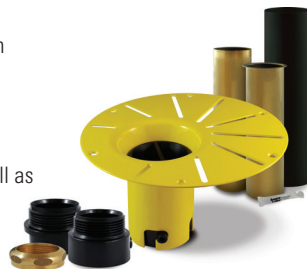

# MURANO F1 3460

59 1/16" x 33 7/16" x 29 1/8"

<b>PRODUCT DESCRIPTION:</b>	
Adjustable feet Contemporary style Above-the-floor rough (AFR) Integrated linear overflow and drain kit included, chrome	
<b>WATER CAPACITY:</b>	<b>IMMERSION:</b>
193 L	15 3/16 po
<b>BOX SIZE:</b>	
60 5/8" x 35 1/16" x 29 15/16"	
<b>NET WEIGHT:</b>	<b>GROSS WEIGHT:</b>
37 kg	49 kg

## GENERAL OPTIONS

Overflow and waste included: Chrome

Acrylic Colour: White

Standard

Bathtub drain adapter (picture below)

Gel black neck pillow

White, brushed nickel or black overflow and drain kit

## MASS-AIR / ROUGE-AIR OPTIONS

Mass-Air Jet finish: White/Chrome

Standard

Others: Chrome/Chrome

96" blower hose extension

A blower hose extension is required when the blower is located more than 4' from the bathtub.

## BATHTUB DRAIN ADAPTER

123Connect is a freestanding bathtub rough-in (install before tile).

- Quick, easy and clean installation.
- No access panel required.
- Allows for an installation as close to the wall as possible.