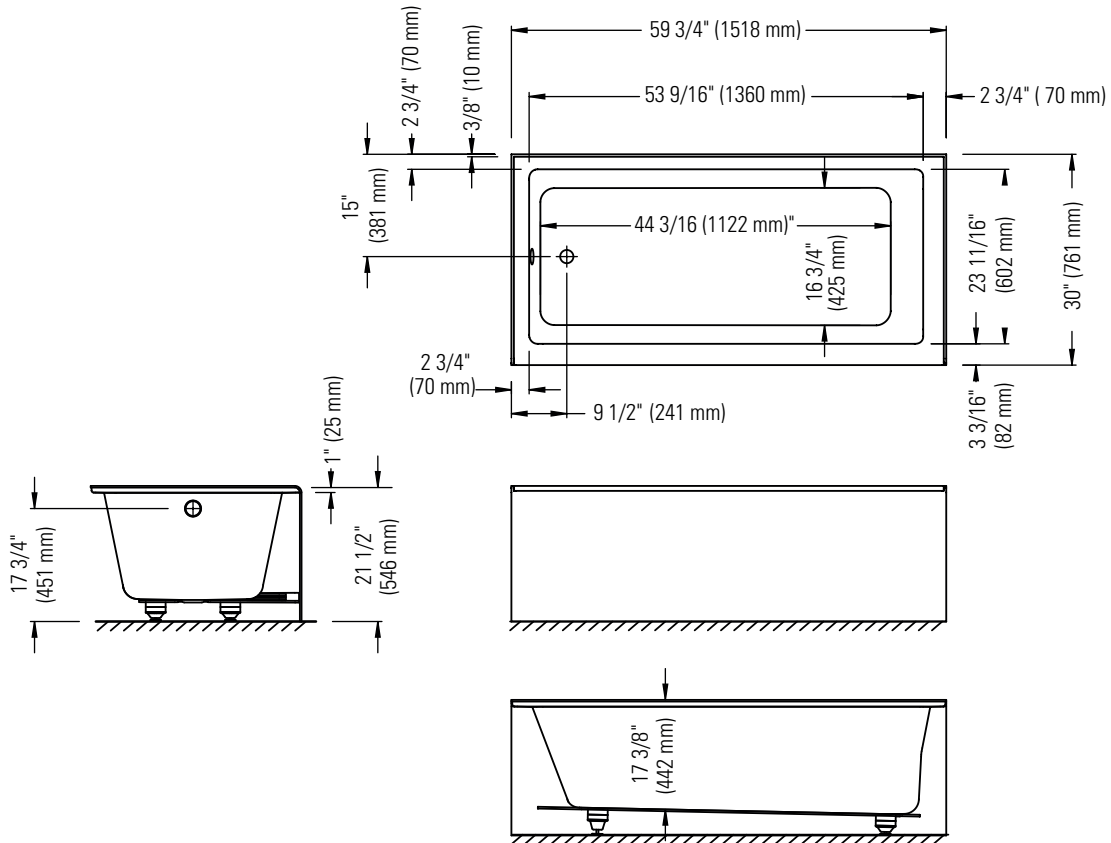

Produits Neptune
Rouge

Lemans 3060 BJJ

Ajustable feet

Above-the-floor rough (AFR)

*All dimensions are approximate and subject to change without notice

Please refer to the installation guide before beginning the installation