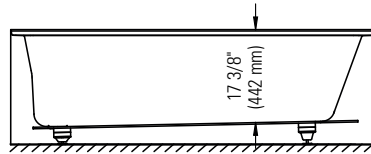

LEMANS 3060

59 3/4" x 30" x 20 5/8"

PRODUCT DESCRIPTION:		48hrs/5 days
Adjustable feet Contemporary style Above-the-floor rough (AFR)		
WATER CAPACITY:	IMMERSION:	
47 Imperial gallons	13 5/8 po	
BOX SIZE:		
NET WEIGHT:		GROSS WEIGHT:
64 lbs		78 lbs