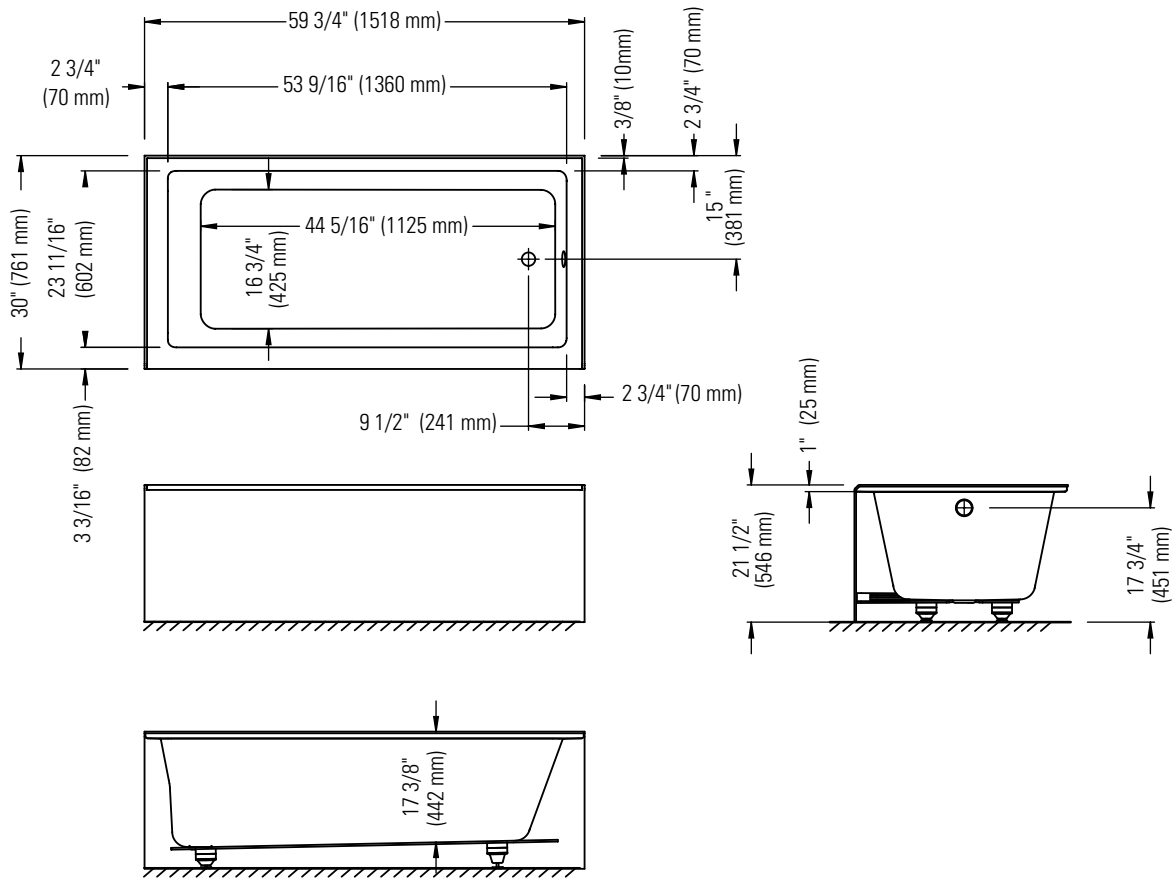

Produits Neptune
Rouge

Lemans 3060 BJD

Ajustable feet

Above-the-floor rough (AFR)

*All dimensions are approximate and subject to change without notice

Please refer to the installation guide before beginning the installation