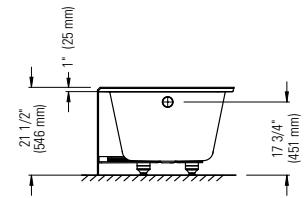

LEMANS 3060

59 3/4" x 30" x 20 5/8"

PRODUCT DESCRIPTION:		48hrs/5 days
Adjustable feet Contemporary style Above-the-floor rough (AFR)		
WATER CAPACITY:	IMMERSION:	
47 Imperial gallons	13 5/8 po	
BOX SIZE:		
NET WEIGHT:		GROSS WEIGHT:
64 lbs		78 lbs