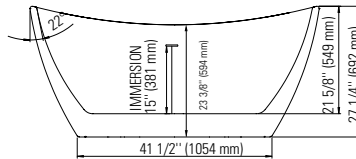

FLORENCE F1 3260

59 3/8" x 31 3/8" x 23 3/8"

PRODUCT DESCRIPTION:

Adjustable feet
Contemporary style
Above-the-floor rough (AFR)
Integrated linear overflow and drain kit included, chrome

24-48hrs
5 days

WATER CAPACITY:

61 gallons

IMMERSION:

15 po

BOX SIZE:

61" x 33" x 28"

NET WEIGHT:

79 lbs

GROSS WEIGHT:

105 lbs

Bathtub only

FLO3260F1

Mass-Air
Included: 12 injectors, 750W (1 1/2h.p.) Optima blower, with 300W heating element, 72" blower hose extension, and remote control.

FLO3260F1M

Rouge-Air
Included: 12 micro-jets, 750W (1 1/2h.p.) Optima blower, with 300W heating element, 72" blower hose extension, and remote control.

FLO3260F1A

GENERAL OPTIONS

Overflow and waste included: Chrome

Acrylic Colour: White

Standard

Bathtub drain adapter (picture below)

Gel black neck pillow

White, brushed nickel or black overflow and drain kit

MASS-AIR / ROUGE-AIR OPTIONS

Mass-Air Jet finish: White/Chrome

Standard

Others: Chrome/Chrome

96" blower hose extension

A blower hose extension is required when the blower is located more than 4' from the bathtub.

BATHTUB DRAIN ADAPTER

123Connect is a freestanding bathtub rough-in (install before tile).

- Quick, easy and clean installation.
- No access panel required.
- Allows for an installation as close to the wall as possible.

LINEAR OVERFLOW

White

Brushed nickel

Chrome

Black

CONFORMITY ATTESTATION
Bathtub Standards
cUPC
Hydromassage Standard
CAN / CSA.B45.10 / CSA.C22.2 / UL-1795

ECORESPONSIBLE Certification
First manufacturer of bathroom products in North America to be certified ecoresponsible

Produits Neptune
Rouge

6835, Picard street, Saint-Hyacinthe (Québec) J2S 1H3
Phone: (450) 773-7058 - produitsneptune.com