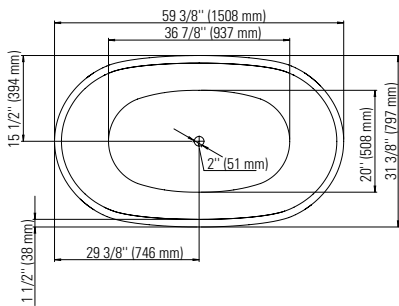

FLORENCE F1 3260

59 3/8" x 31 3/8" x 23 3/8"

PRODUCT DESCRIPTION:

Adjustable feet
Contemporary style
Above-the-floor rough (AFR)
Integrated linear overflow and drain kit included, chrome

24-48hrs
5 days

WATER CAPACITY:

61 gallons

IMMERSION:

15 po

BOX SIZE:

61" x 33" x 28"

NET WEIGHT:

79 lbs

GROSS WEIGHT:

105 lbs

Bathtub only

FLO3260F1

Mass-Air
Included: 12 injectors, 750W (1 1/2h.p.) Optima blower, with 300W heating element, 72" blower hose extension, and remote control.

FLO3260F1M

Rouge-Air
Included: 12 micro-jets, 750W (1 1/2h.p.) Optima blower, with 300W heating element, 72" blower hose extension, and remote control.

FLO3260F1A

GENERAL OPTIONS

Overflow and waste included: Chrome

Acrylic Colour: White

Standard

Bathtub drain adapter (picture below)

Gel black neck pillow

White, brushed nickel or black overflow and drain kit

MASS-AIR / ROUGE-AIR OPTIONS

Mass-Air Jet finish: White/Chrome

Standard

Others: Chrome/Chrome

96" blower hose extension

A blower hose extension is required when the blower is located more than 4' from the bathtub.

BATHTUB DRAIN ADAPTER

123Connect is a freestanding bathtub rough-in (install before tile).

- Quick, easy and clean installation.
- No access panel required.
- Allows for an installation as close to the wall as possible.

LINEAR OVERFLOW

White

Brushed nickel

Chrome

Black

CONFORMITY ATTESTATION
Bathtub Standards
cUPC
Hydromassage Standard
CAN / CSA.B45.10 / CSA.C22.2 / UL-1795

ECORESPONSIBLE Certification
First manufacturer of bathroom products in North America to be certified ecoresponsible

Produits Neptune
Rouge

6835, Picard street, Saint-Hyacinthe (Québec) J2S 1H3
Phone: (450) 773-7058 - produitsneptune.com