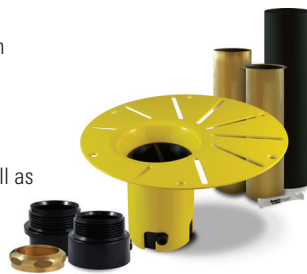

## MASS-AIR / ROUGE-AIR OPTIONS

Mass-Air Jet finish: White/Chrome

Standard

Others: Chrome/Chrome

96" blower hose extension

A blower hose extension is required when the blower is located more than 4' from the bathtub.

## BATHTUB DRAIN ADAPTER

123Connect is a freestanding bathtub rough-in (install before tile).

- Quick, easy and clean installation.
- No access panel required.
- Allows for an installation as close to the wall as possible.