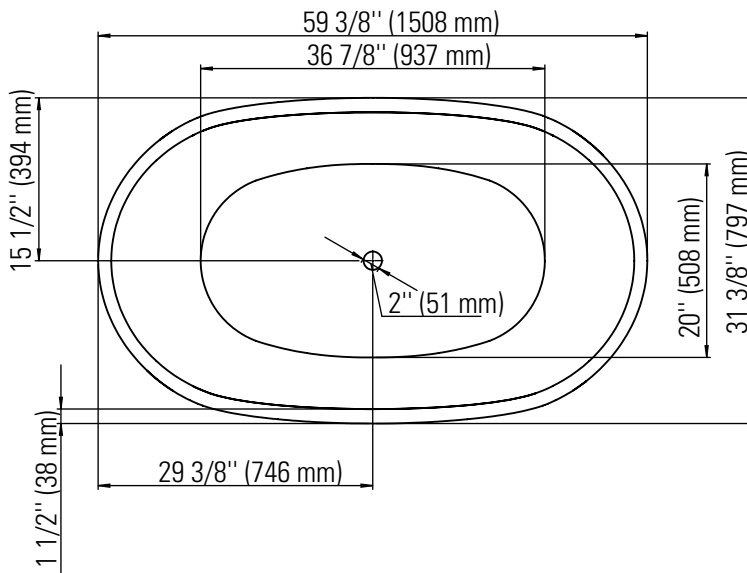

Produits Neptune
Rouge

FLORENCE 3260F1

Bathtub

Ajustable feet

Above-the-floor rough (AFR)

*All dimensions are approximate and subject to change without notice
Please refer to the installation guide before beginning the installation