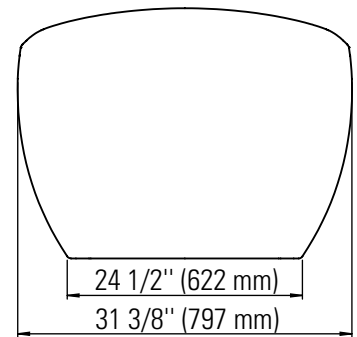

Produits Neptune
Rouge

FLORENCE 3260F1

Bathtub

Ajustable feet

Above-the-floor rough (AFR)

*All dimensions are approximate and subject to change without notice
Please refer to the installation guide before beginning the installation