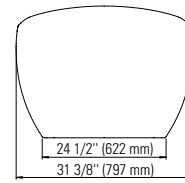

Bathtub only

FLO3260F1