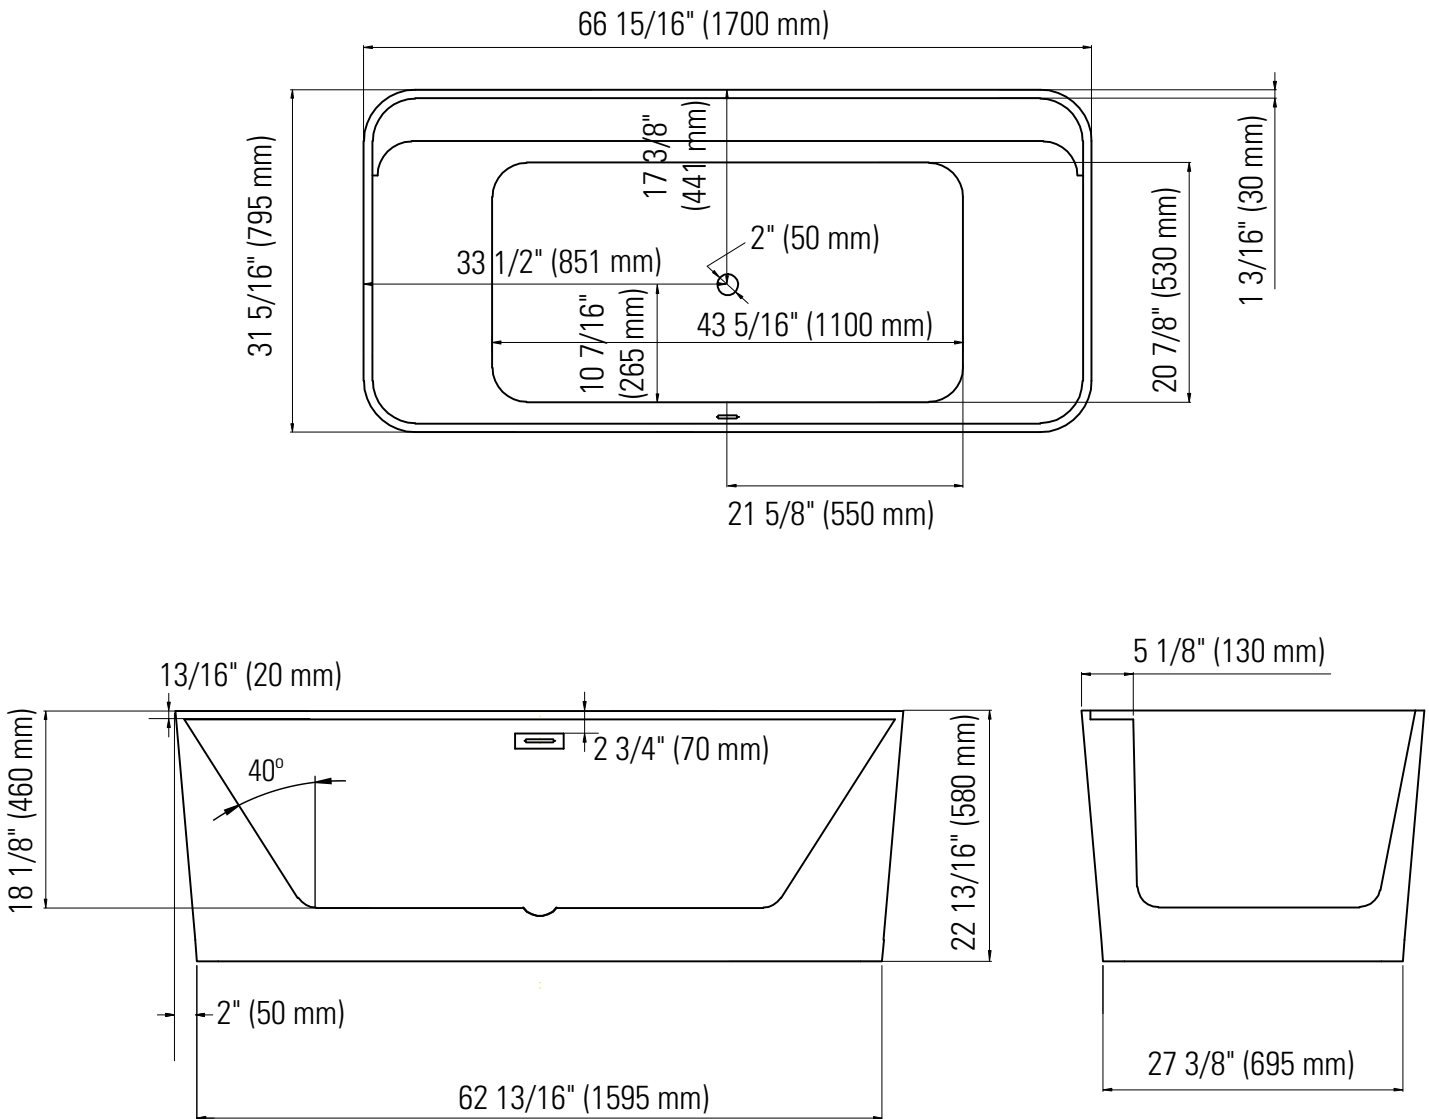

Produits Neptune
Rouge

Cologne 3266 F1

Bathtub

Ajustable feet

Above-the-floor rough (AFR)

*All dimensions are approximate and subject to change without notice

Please refer to the installation guide before beginning the installation