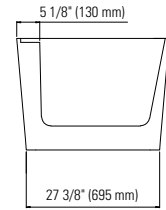

COLOGNE F1 3266

66 15/16" x 31 5/16" x 22 13/16"

PRODUCT DESCRIPTION:	
Adjustable feet Contemporary style Above-the-floor rough (AFR) Integrated linear overflow and drain kit included, chrome	
WATER CAPACITY:	IMMERSION:
306.5 L	15 5/16 po
BOX SIZE:	
68 1/2" x 33 1/16" x 23 13/16"	
NET WEIGHT:	GROSS WEIGHT:
59 kg	69 kg

24-48hrs
5 days

Bathtub only

COL3266F1

Mass-Air

COL3266F1M

Included: 12 injectors, 750W (1 1/2h.p.) Optima blower, with 300W heating element, 72" blower hose extension, and remote control.

Rouge-Air

COL3266F1A

Included: 12 micro-jets, 750W (1 1/2h.p.) Optima blower, with 300W heating element, 72" blower hose extension, and remote control.

GENERAL OPTIONS

Overflow and waste included: Chrome

Acrylic Colour: White

Standard

Bathtub drain adapter (picture below)

Gel black neck pillow

White, brushed nickel or black overflow and drain kit

MASS-AIR / ROUGE-AIR OPTIONS

Mass-Air Jet finish: White/Chrome

Standard

Others: Chrome/Chrome

96" blower hose extension

A blower hose extension is required when the blower is located more than 4' from the bathtub.

BATHTUB DRAIN ADAPTER

123Connect is a freestanding bathtub rough-in (install before tile).

- Quick, easy and clean installation.
- No access panel required.
- Allows for an installation as close to the wall as possible.

LINEAR OVERFLOW

White

Brushed nickel

Chrome

Black

CONFORMITY ATTESTATION
Bathtub Standards
cUPC
Hydromassage Standard
CAN / CSA.B45.10 / CSA.C22.2 / UL-1795

ECORESPONSABLE Certification
First manufacturer of bathroom products in North America to be certified ecoresponsible

Produits Neptune
Rouge

6835, Picard street, Saint-Hyacinthe (Québec) J2S 1H3
Phone: (450) 773-7058 - produitsneptune.com