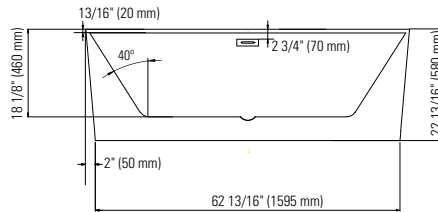

COLOGNE F1 3266

66 15/16" x 31 5/16" x 22 13/16"

PRODUCT DESCRIPTION:	
Adjustable feet Contemporary style Above-the-floor rough (AFR) Integrated linear overflow and drain kit included, chrome	
WATER CAPACITY:	IMMERSION:
306.5 L	15 5/16 po
BOX SIZE:	
68 1/2" x 33 1/16" x 23 13/16"	
NET WEIGHT:	GROSS WEIGHT:
59 kg	69 kg

24-48hrs
5 days

Bathtub only

COL3266F1

Mass-Air

COL3266F1M

Included: 12 injectors, 750W (1 1/2h.p.) Optima blower, with 300W heating element, 72" blower hose extension, and remote control.

Rouge-Air

COL3266F1A

Included: 12 micro-jets, 750W (1 1/2h.p.) Optima blower, with 300W heating element, 72" blower hose extension, and remote control.

GENERAL OPTIONS

Overflow and waste included: Chrome

Acrylic Colour: White

Standard

Bathtub drain adapter (picture below)

Gel black neck pillow

White, brushed nickel or black overflow and drain kit

MASS-AIR / ROUGE-AIR OPTIONS

Mass-Air Jet finish: White/Chrome

Standard

Others: Chrome/Chrome

96" blower hose extension

A blower hose extension is required when the blower is located more than 4' from the bathtub.

BATHTUB DRAIN ADAPTER

123Connect is a freestanding bathtub rough-in (install before tile).

- Quick, easy and clean installation.
- No access panel required.
- Allows for an installation as close to the wall as possible.

LINEAR OVERFLOW

White

Brushed nickel

Chrome

Black

CONFORMITY ATTESTATION
Bathtub Standards
cUPC
Hydromassage Standard
CAN / CSA.B45.10 / CSA.C22.2 / UL-1795

ECORESPONSABLE Certification
First manufacturer of bathroom products in North America to be certified ecoresponsible

Produits Neptune
Rouge

6835, Picard street, Saint-Hyacinthe (Québec) J2S 1H3
Phone: (450) 773-7058 - produitsneptune.com