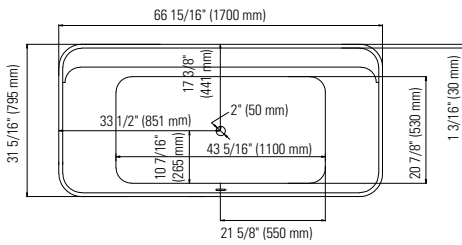

COLOGNE F1 3266

66 15/16" x 31 5/16" x 22 13/16"

PRODUCT DESCRIPTION:	
Adjustable feet Contemporary style Above-the-floor rough (AFR) Integrated linear overflow and drain kit included, chrome	
WATER CAPACITY:	IMMERSION:
306.5 L	15 5/16 po
BOX SIZE:	
68 1/2" x 33 1/16" x 23 13/16"	
NET WEIGHT:	GROSS WEIGHT:
59 kg	69 kg

24-48hrs
5 days

Bathtub only

COL3266F1

Mass-Air

COL3266F1M

Included: 12 injectors, 750W (1 1/2h.p.) Optima blower, with 300W heating element, 72" blower hose extension, and remote control.

Rouge-Air

COL3266F1A

Included: 12 micro-jets, 750W (1 1/2h.p.) Optima blower, with 300W heating element, 72" blower hose extension, and remote control.

GENERAL OPTIONS

Overflow and waste included: Chrome

Acrylic Colour: White

Standard

Bathtub drain adapter (picture below)

Gel black neck pillow

White, brushed nickel or black overflow and drain kit

MASS-AIR / ROUGE-AIR OPTIONS

Mass-Air Jet finish: White/Chrome

Standard

Others: Chrome/Chrome

96" blower hose extension

A blower hose extension is required when the blower is located more than 4' from the bathtub.

BATHTUB DRAIN ADAPTER

123Connect is a freestanding bathtub rough-in (install before tile).

- Quick, easy and clean installation.
- No access panel required.
- Allows for an installation as close to the wall as possible.

LINEAR OVERFLOW

White

Brushed nickel

Chrome

Black

CONFORMITY ATTESTATION
Bathtub Standards
cUPC
Hydromassage Standard
CAN / CSA.B45.10 / CSA.C22.2 / UL-1795

ECORESPONSABLE Certification
First manufacturer of bathroom products in North America to be certified ecoresponsible

Produits Neptune
Rouge

6835, Picard street, Saint-Hyacinthe (Québec) J2S 1H3
Phone: (450) 773-7058 - produitsneptune.com