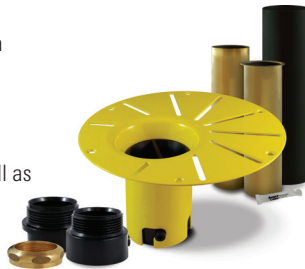

COLOGNE F1 3266

66 15/16" x 31 5/16" x 22 13/16"

PRODUCT DESCRIPTION:	
Adjustable feet Contemporary style Above-the-floor rough (AFR) Integrated linear overflow and drain kit included, chrome	
WATER CAPACITY:	IMMERSION:
306.5 L	15 5/16 po
BOX SIZE:	
68 1/2" x 33 1/16" x 23 13/16"	
NET WEIGHT:	GROSS WEIGHT:
59 kg	69 kg

Included: 12 micro-jets, 750W (1 1/2h.p.) Optima blower, with 300W heating element, 72" blower hose extension, and remote control.

GENERAL OPTIONS

Overflow and waste included: Chrome

Acrylic Colour: White

Standard

Bathtub drain adapter (picture below)

Gel black neck pillow

White, brushed nickel or black overflow and drain kit

MASS-AIR / ROUGE-AIR OPTIONS

Mass-Air Jet finish: White/Chrome

Standard

Others: Chrome/Chrome

- Quick, easy and clean installation.
- No access panel required.
- Allows for an installation as close to the wall as possible.

LINEAR OVERFLOW

White

Brushed nickel

Chrome

Black

CONFORMITY ATTESTATION
Bathtub Standards
cUPC
Hydromassage Standard
CAN / CSA.B45.10 / CSA.C22.2 / UL-1795