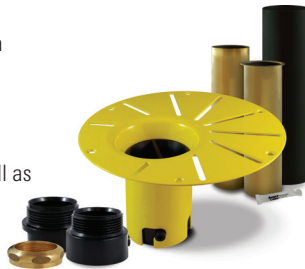

BERLIN F2 3260

59 1/2" x 32" x 23 5/8"

PRODUCT DESCRIPTION:	
Adjustable feet Transitional style Above-the-floor rough (AFR) Integrated linear overflow and drain kit included, chrome	
WATER CAPACITY:	IMMERSION:
58 gallons	14 3/4 po
BOX SIZE:	
60" x 33" x 24"	
NET WEIGHT:	GROSS WEIGHT:
86 lbs	116 lbs

Included: 12 micro-jets, 750W (1 1/2h.p.) Optima blower, with 300W heating element, 72" blower hose extension, and remote control.

GENERAL OPTIONS

Overflow and waste included: Chrome

Acrylic Colour: White

Standard

Bathtub drain adapter (picture below)

Gel black neck pillow

White, brushed nickel or black overflow and drain kit

MASS-AIR / ROUGE-AIR OPTIONS

Mass-Air Jet finish: White/Chrome

Standard

Others: Chrome/Chrome

- Quick, easy and clean installation.
- No access panel required.
- Allows for an installation as close to the wall as possible.

LINEAR OVERFLOW

White

Brushed nickel

Chrome

Black

CONFORMITY ATTESTATION
Bathtub Standards
cUPC
Hydromassage Standard
CAN / CSA.B45.10 / CSA.C22.2 / UL-1795