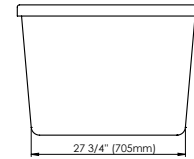

BERLIN F2 3260

59 1/2" x 32" x 23 5/8"

PRODUCT DESCRIPTION:	
Adjustable feet Transitional style Above-the-floor rough (AFR) Integrated linear overflow and drain kit included, chrome	
WATER CAPACITY:	IMMERSION:
58 gallons	14 3/4 po
BOX SIZE:	
60" x 33" x 24"	
NET WEIGHT:	GROSS WEIGHT:
86 lbs	116 lbs

24-48hrs
5 days

Bathtub only

BER3260F2

Mass-Air

BER3260F2M

Included: 12 injectors, 750W (1 1/2h.p.) Optima blower, with 300W heating element, 72" blower hose extension, and remote control.

Rouge-Air

BER3260F2A

Included: 12 micro-jets, 750W (1 1/2h.p.) Optima blower, with 300W heating element, 72" blower hose extension, and remote control.

GENERAL OPTIONS

Overflow and waste included: Chrome

Acrylic Colour: White

Standard

Bathtub drain adapter (picture below)

Gel black neck pillow

White, brushed nickel or black overflow and drain kit

MASS-AIR / ROUGE-AIR OPTIONS

Mass-Air Jet finish: White/Chrome

Standard

Others: Chrome/Chrome

96" blower hose extension

A blower hose extension is required when the blower is located more than 4' from the bathtub.

BATHTUB DRAIN ADAPTER

123Connect is a freestanding bathtub rough-in (install before tile).

- Quick, easy and clean installation.
- No access panel required.
- Allows for an installation as close to the wall as possible.

LINEAR OVERFLOW

White

Brushed nickel

Chrome

Black

CONFORMITY ATTESTATION
Bathtub Standards
cUPC
Hydromassage Standard
CAN / CSA.B45.10 / CSA.C22.2 / UL-1795

ECORESPONSABLE Certification
First manufacturer of bathroom products in North America to be certified ecoresponsible

Produits Neptune
Rouge

6835, Picard street, Saint-Hyacinthe (Québec) J2S 1H3
Phone: (450) 773-7058 - produitsneptune.com