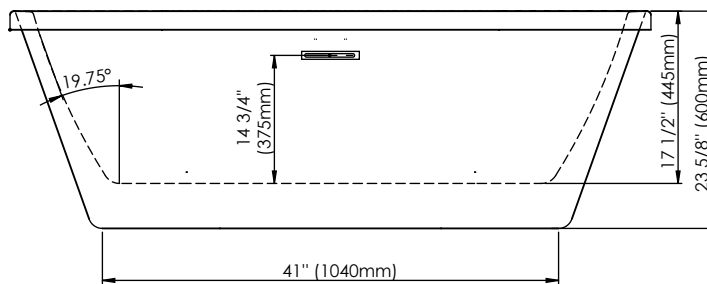

Produits Neptune
Rouge

Berlin F2 3260

Bathtub

Ajustable feet

Above-the-floor rough (AFR)

*All dimensions are approximate and subject to change without notice

Please refer to the installation guide before beginning the installation