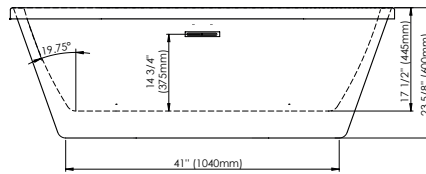

BERLIN F2 3260

59 1/2" x 32" x 23 5/8"

PRODUCT DESCRIPTION:	
Adjustable feet Transitional style Above-the-floor rough (AFR) Integrated linear overflow and drain kit included, chrome	
WATER CAPACITY:	IMMERSION:
58 gallons	14 3/4 po
BOX SIZE:	
60" x 33" x 24"	
NET WEIGHT:	GROSS WEIGHT:
86 lbs	116 lbs

24-48hrs
5 days

Bathtub only

BER3260F2

Mass-Air

BER3260F2M

Included: 12 injectors, 750W (1 1/2h.p.) Optima blower, with 300W heating element, 72" blower hose extension, and remote control.

Rouge-Air

BER3260F2A

Included: 12 micro-jets, 750W (1 1/2h.p.) Optima blower, with 300W heating element, 72" blower hose extension, and remote control.

GENERAL OPTIONS

Overflow and waste included: Chrome

Acrylic Colour: White

Standard

Bathtub drain adapter (picture below)

Gel black neck pillow

White, brushed nickel or black overflow and drain kit

MASS-AIR / ROUGE-AIR OPTIONS

Mass-Air Jet finish: White/Chrome

Standard

Others: Chrome/Chrome

96" blower hose extension

A blower hose extension is required when the blower is located more than 4' from the bathtub.

BATHTUB DRAIN ADAPTER

123Connect is a freestanding bathtub rough-in (install before tile).

- Quick, easy and clean installation.
- No access panel required.
- Allows for an installation as close to the wall as possible.

LINEAR OVERFLOW

White

Brushed nickel

Chrome

Black

CONFORMITY ATTESTATION
Bathtub Standards
cUPC
Hydromassage Standard
CAN / CSA.B45.10 / CSA.C22.2 / UL-1795

ECORESPONSABLE Certification
First manufacturer of bathroom products in North America to be certified ecoresponsible

Produits Neptune
Rouge

6835, Picard street, Saint-Hyacinthe (Québec) J2S 1H3
Phone: (450) 773-7058 - produitsneptune.com