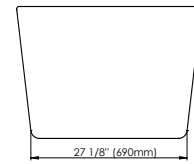

BERLIN F1 3260

58 3/4" x 31 5/8" x 23 1/4"

PRODUCT DESCRIPTION:

Adjustable feet
Transitional style
Above-the-floor rough (AFR)
Integrated linear overflow and drain kit included, chrome

24-48hrs
5 days

WATER CAPACITY:

58 gallons

IMMERSION:

14 3/4 po

BOX SIZE:

60" x 33" x 34"

NET WEIGHT:

86 lbs

GROSS WEIGHT:

116 lbs

Bathtub only

BER3260F1

Mass-Air

BER3260F1M

Included: 12 injectors, 750W (1 1/2h.p.) Optima blower, with 300W heating element, 72" blower hose extension, and remote control.

Rouge-Air

BER3260F1A

Included: 12 micro-jets, 750W (1 1/2h.p.) Optima blower, with 300W heating element, 72" blower hose extension, and remote control.

GENERAL OPTIONS

Overflow and waste included: Chrome

Acrylic Colour: White

Standard

Bathtub drain adapter (picture below)

Gel black neck pillow

White, brushed nickel or black overflow and drain kit

MASS-AIR / ROUGE-AIR OPTIONS

Mass-Air Jet finish: White/Chrome

Standard

Others: Chrome/Chrome

96" blower hose extension

A blower hose extension is required when the blower is located more than 4' from the bathtub.

BATHTUB DRAIN ADAPTER

123Connect is a freestanding bathtub rough-in (install before tile).

- Quick, easy and clean installation.
- No access panel required.
- Allows for an installation as close to the wall as possible.

LINEAR OVERFLOW

White

Brushed nickel

Chrome

Black

CONFORMITY ATTESTATION
Bathtub Standards
cUPC
Hydromassage Standard
CAN / CSA.B45.10 / CSA.C22.2 / UL-1795

ECORESPONSABLE Certification
First manufacturer of bathroom products in North America to be certified ecoresponsible

6835, Picard street, Saint-Hyacinthe (Québec) J2S 1H3
Phone: (450) 773-7058 - produitsneptune.com