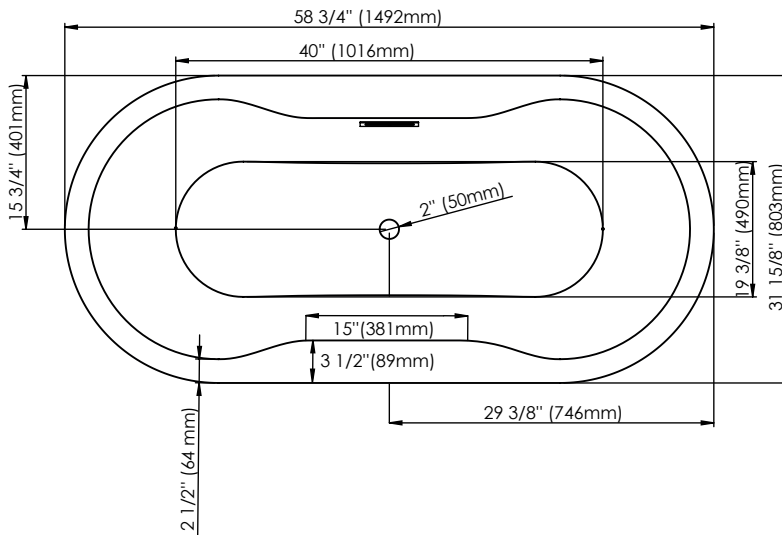

Produits Neptune
Rouge

Berlin F1 3260

Bathtub

Ajustable feet

Above-the-floor rough (AFR)

*All dimensions are approximate and subject to change without notice

Please refer to the installation guide before beginning the installation