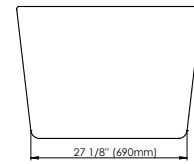

BERLIN F1 3260

58 3/4" x 31 5/8" x 23 1/4"

PRODUCT DESCRIPTION:

Adjustable feet
Transitional style
Above-the-floor rough (AFR)
Integrated linear overflow and drain kit included, chrome

24-48hrs
5 days

WATER CAPACITY:

58 gallons

IMMERSION:

14 3/4 po

BOX SIZE:

60" x 33" x 24"

NET WEIGHT:

86 lbs

GROSS WEIGHT:

116 lbs

Bathtub only

BER3260F1

Mass-Air

BER3260F1M

Included: 12 injectors, 750W (1 1/2h.p.) Optima blower, with 300W heating element, 72" blower hose extension, and remote control.

Rouge-Air

BER3260F1A

Included: 12 micro-jets, 750W (1 1/2h.p.) Optima blower, with 300W heating element, 72" blower hose extension, and remote control.

GENERAL OPTIONS

Overflow and waste included: Chrome

Acrylic Colour: White

Standard

Bathtub drain adapter (picture below)

Gel black neck pillow

White, brushed nickel or black overflow and drain kit

MASS-AIR / ROUGE-AIR OPTIONS

Mass-Air Jet finish: White/Chrome

Standard

Others: Chrome/Chrome

96" blower hose extension

A blower hose extension is required when the blower is located more than 4' from the bathtub.

BATHTUB DRAIN ADAPTER

123Connect is a freestanding bathtub rough-in (install before tile).

- Quick, easy and clean installation.
- No access panel required.
- Allows for an installation as close to the wall as possible.

LINEAR OVERFLOW

White

Brushed nickel

Chrome

Black

CONFORMITY ATTESTATION
Bathtub Standards
cUPC
Hydromassage Standard
CAN / CSA.B45.10 / CSA.C22.2 / UL-1795

ECORESPONSABLE Certification
First manufacturer of bathroom products in North America to be certified ecoresponsible

Produits Neptune
Rouge

6835, Picard street, Saint-Hyacinthe (Québec) J2S 1H3
Phone: (450) 773-7058 - produitsneptune.com