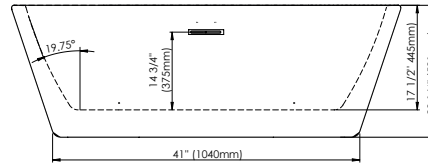

BERLIN F1 3260

58 3/4" x 31 5/8" x 23 1/4"

PRODUCT DESCRIPTION:

Adjustable feet
Transitional style
Above-the-floor rough (AFR)
Integrated linear overflow and drain kit included, chrome

24-48hrs
5 days

WATER CAPACITY:

58 gallons

IMMERSION:

14 3/4 po

BOX SIZE:

60" x 33" x 24"

NET WEIGHT:

86 lbs

GROSS WEIGHT:

116 lbs

Bathtub only

BER3260F1

Mass-Air

BER3260F1M

Included: 12 injectors, 750W (1 1/2h.p.) Optima blower, with 300W heating element, 72" blower hose extension, and remote control.

Rouge-Air

BER3260F1A

Included: 12 micro-jets, 750W (1 1/2h.p.) Optima blower, with 300W heating element, 72" blower hose extension, and remote control.

GENERAL OPTIONS

Overflow and waste included: Chrome

Acrylic Colour: White

Standard

Bathtub drain adapter (picture below)

Gel black neck pillow

White, brushed nickel or black overflow and drain kit

MASS-AIR / ROUGE-AIR OPTIONS

Mass-Air Jet finish: White/Chrome

Standard

Others: Chrome/Chrome

96" blower hose extension

A blower hose extension is required when the blower is located more than 4' from the bathtub.

BATHTUB DRAIN ADAPTER

123Connect is a freestanding bathtub rough-in (install before tile).

- Quick, easy and clean installation.
- No access panel required.
- Allows for an installation as close to the wall as possible.

LINEAR OVERFLOW

White

Brushed nickel

Chrome

Black

CONFORMITY ATTESTATION
Bathtub Standards
cUPC
Hydromassage Standard
CAN / CSA.B45.10 / CSA.C22.2 / UL-1795

ECORESPONSABLE Certification
First manufacturer of bathroom products in North America to be certified ecoresponsible

Produits Neptune
Rouge

6835, Picard street, Saint-Hyacinthe (Québec) J2S 1H3
Phone: (450) 773-7058 - produitsneptune.com