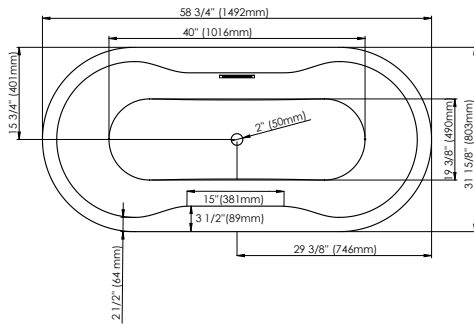

BERLIN F1 3260

58 3/4" x 31 5/8" x 23 1/4"

PRODUCT DESCRIPTION:

Adjustable feet
Transitional style
Above-the-floor rough (AFR)
Integrated linear overflow and drain kit included, chrome

24-48hrs
5 days

WATER CAPACITY:

58 gallons

IMMERSION:

14 3/4 po

BOX SIZE:

60" x 33" x 24"

NET WEIGHT:

86 lbs

GROSS WEIGHT:

116 lbs

Bathtub only

BER3260F1

Mass-Air

BER3260F1M

Included: 12 injectors, 750W (1 1/2h.p.) Optima blower, with 300W heating element, 72" blower hose extension, and remote control.

Rouge-Air

BER3260F1A

Included: 12 micro-jets, 750W (1 1/2h.p.) Optima blower, with 300W heating element, 72" blower hose extension, and remote control.

GENERAL OPTIONS

Overflow and waste included: Chrome

Acrylic Colour: White

Standard

Bathtub drain adapter (picture below)

Gel black neck pillow

White, brushed nickel or black overflow and drain kit

MASS-AIR / ROUGE-AIR OPTIONS

Mass-Air Jet finish: White/Chrome

Standard

Others: Chrome/Chrome

96" blower hose extension

A blower hose extension is required when the blower is located more than 4' from the bathtub.

BATHTUB DRAIN ADAPTER

123Connect is a freestanding bathtub rough-in (install before tile).

- Quick, easy and clean installation.
- No access panel required.
- Allows for an installation as close to the wall as possible.

LINEAR OVERFLOW

White

Brushed nickel

Chrome

Black

CONFORMITY ATTESTATION
Bathtub Standards
cUPC
Hydromassage Standard
CAN / CSA.B45.10 / CSA.C22.2 / UL-1795

ECORESPONSABLE Certification
First manufacturer of bathroom products in North America to be certified ecoresponsible

Produits Neptune
Rouge

6835, Picard street, Saint-Hyacinthe (Québec) J2S 1H3
Phone: (450) 773-7058 - produitsneptune.com