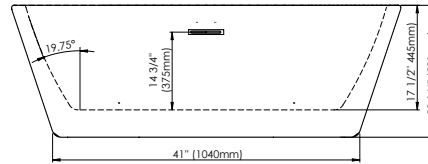

BERLIN F1 3260

58 3/4" x 31 5/8" x 23 1/4"

PRODUCT DESCRIPTION:

Adjustable feet
Transitional style
Above-the-floor rough (AFR)
Integrated linear overflow and drain kit included, chrome

24-48hrs
5 days

WATER CAPACITY:

58 gallons

IMMERSION:

14 3/4 po

BOX SIZE:

60" x 33" x 34"

NET WEIGHT:

86 lbs

GROSS WEIGHT:

116 lbs

Bathtub only

BER3260F1

Mass-Air

BER3260F1M

Included: 12 injectors, 750W (1 1/2h.p.) Optima blower, with 300W heating element, 72" blower hose extension, and remote control.

Rouge-Air

BER3260F1A

Included: 12 micro-jets, 750W (1 1/2h.p.) Optima blower, with 300W heating element, 72" blower hose extension, and remote control.

GENERAL OPTIONS

Overflow and waste included: Chrome

Acrylic Colour: White

Standard

Bathtub drain adapter (picture below)

Gel black neck pillow

White, brushed nickel or black overflow and drain kit

MASS-AIR / ROUGE-AIR OPTIONS

Mass-Air Jet finish: White/Chrome

Standard

Others: Chrome/Chrome

96" blower hose extension

A blower hose extension is required when the blower is located more than 4' from the bathtub.

BATHTUB DRAIN ADAPTER

123Connect is a freestanding bathtub rough-in (install before tile).

- Quick, easy and clean installation.
- No access panel required.
- Allows for an installation as close to the wall as possible.

LINEAR OVERFLOW

White

Brushed nickel

Chrome

Black

CONFORMITY ATTESTATION
Bathtub Standards
cUPC
Hydromassage Standard
CAN / CSA.B45.10 / CSA.C22.2 / UL-1795

ECORESPONSABLE Certification
First manufacturer of bathroom products in North America to be certified ecoresponsible

6835, Picard street, Saint-Hyacinthe (Québec) J2S 1H3
Phone: (450) 773-7058 - produitsneptune.com