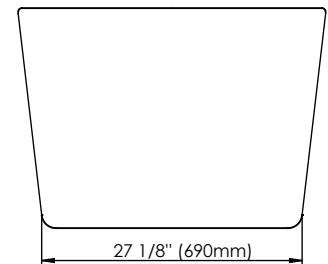

Produits Neptune
Rouge

Berlin F1 3260

Bathtub

Ajustable feet

Above-the-floor rough (AFR)

*All dimensions are approximate and subject to change without notice

Please refer to the installation guide before beginning the installation