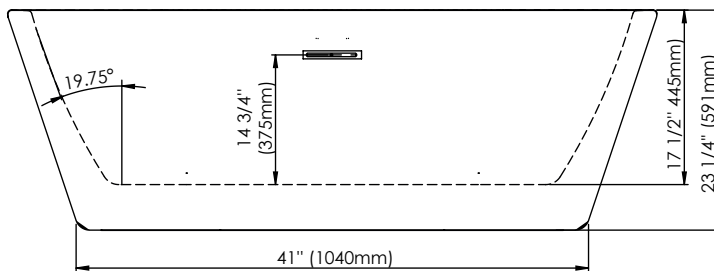

Produits Neptune
Rouge

Berlin F1 3260

Bathtub

Ajustable feet

Above-the-floor rough (AFR)

*All dimensions are approximate and subject to change without notice

Please refer to the installation guide before beginning the installation