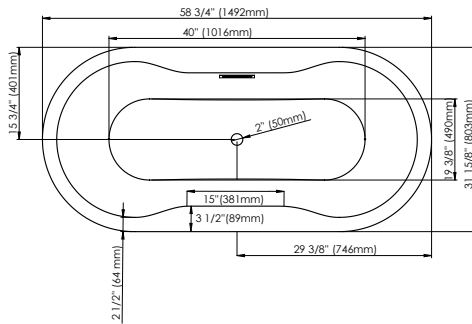

BERLIN F1 3260

58 3/4" x 31 5/8" x 23 1/4"

PRODUCT DESCRIPTION:

Adjustable feet
Transitional style
Above-the-floor rough (AFR)
Integrated linear overflow and drain kit included, chrome

24-48hrs
5 days

WATER CAPACITY:

58 gallons

IMMERSION:

14 3/4 po

BOX SIZE:

60" x 33" x 34"

NET WEIGHT:

86 lbs

GROSS WEIGHT:

116 lbs

Bathtub only

BER3260F1

Mass-Air

BER3260F1M

Included: 12 injectors, 750W (1 1/2h.p.) Optima blower, with 300W heating element, 72" blower hose extension, and remote control.

Rouge-Air

BER3260F1A

Included: 12 micro-jets, 750W (1 1/2h.p.) Optima blower, with 300W heating element, 72" blower hose extension, and remote control.

GENERAL OPTIONS

Overflow and waste included: Chrome

Acrylic Colour: White

Standard

Bathtub drain adapter (picture below)

Gel black neck pillow

White, brushed nickel or black overflow and drain kit

MASS-AIR / ROUGE-AIR OPTIONS

Mass-Air Jet finish: White/Chrome

Standard

Others: Chrome/Chrome

96" blower hose extension

A blower hose extension is required when the blower is located more than 4' from the bathtub.

BATHTUB DRAIN ADAPTER

123Connect is a freestanding bathtub rough-in (install before tile).

- Quick, easy and clean installation.
- No access panel required.
- Allows for an installation as close to the wall as possible.

LINEAR OVERFLOW

White

Brushed nickel

Chrome

Black

CONFORMITY ATTESTATION
Bathtub Standards
cUPC
Hydromassage Standard
CAN / CSA.B45.10 / CSA.C22.2 / UL-1795

ECORESPONSABLE Certification
First manufacturer of bathroom products in North America to be certified ecoresponsible

6835, Picard street, Saint-Hyacinthe (Québec) J2S 1H3
Phone: (450) 773-7058 - produitsneptune.com