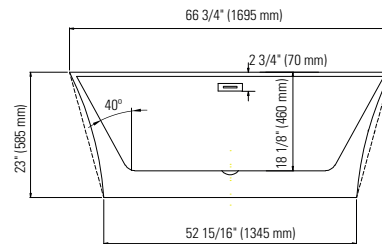

BADEN F1 3266

66 3/4" x 31 1/2" x 23"

PRODUCT DESCRIPTION:

Adjustable feet
Contemporary style
Above-the-floor rough (AFR)
Integrated linear overflow and drain kit included, chrome

24-48hrs
5 days

WATER CAPACITY:

277 L

IMMERSION:

15 1/8 po

BOX SIZE:

68 1/2" x 33 1/16" x 23 13/16"

NET WEIGHT:

47.8 kg

GROSS WEIGHT:

57.7 kg

Bathtub only

BAD3266F1

Mass-Air

BAD3266F1M

Included: 12 injectors, 750W (1 1/2h.p.) Optima blower, with 300W heating element, 72" blower hose extension, and remote control.

Rouge-Air

BAD3266F1A

Included: 12 micro-jets, 750W (1 1/2h.p.) Optima blower, with 300W heating element, 72" blower hose extension, and remote control.

GENERAL OPTIONS

Overflow and waste included: Chrome

Acrylic Colour: White

Standard

Bathtub drain adapter (picture below)

Gel black neck pillow

White, brushed nickel or black overflow and drain kit

MASS-AIR / ROUGE-AIR OPTIONS

Mass-Air Jet finish: White/Chrome

Standard

Others: Chrome/Chrome

96" blower hose extension

A blower hose extension is required when the blower is located more than 4' from the bathtub.

BATHTUB DRAIN ADAPTER

123Connect is a freestanding bathtub rough-in (install before tile).

- Quick, easy and clean installation.
- No access panel required.
- Allows for an installation as close to the wall as possible.

LINEAR OVERFLOW

White

Brushed nickel

Chrome

Black

CONFORMITY ATTESTATION
Bathtub Standards
cUPC
Hydromassage Standard
CAN / CSA.B45.10 / CSA.C22.2 / UL-1795

ECORESPONSIBLE Certification
First manufacturer of bathroom products in North America to be certified ecoresponsible

Produits Neptune
Rouge

6835, Picard street, Saint-Hyacinthe (Québec) J2S 1H3
Phone: (450) 773-7058 - produitsneptune.com