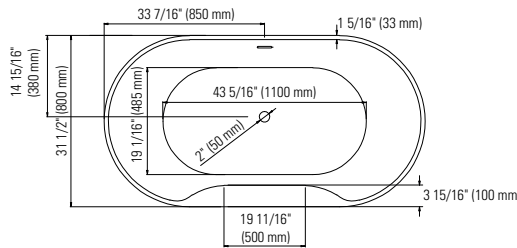

BADEN F1 3266

66 3/4" x 31 1/2" x 23"

PRODUCT DESCRIPTION:

Adjustable feet
Contemporary style
Above-the-floor rough (AFR)
Integrated linear overflow and drain kit included, chrome

24-48hrs
5 days

WATER CAPACITY:

277 L

IMMERSION:

15 1/8 po

BOX SIZE:

68 1/2" x 33 1/16" x 23 13/16"

NET WEIGHT:

47.8 kg

GROSS WEIGHT:

57.7 kg

Bathtub only

BAD3266F1

Mass-Air

BAD3266F1M

Included: 12 injectors, 750W (1 1/2h.p.) Optima blower, with 300W heating element, 72" blower hose extension, and remote control.

Rouge-Air

BAD3266F1A

Included: 12 micro-jets, 750W (1 1/2h.p.) Optima blower, with 300W heating element, 72" blower hose extension, and remote control.

GENERAL OPTIONS

Overflow and waste included: Chrome

Acrylic Colour: White

Standard

Bathtub drain adapter (picture below)

Gel black neck pillow

White, brushed nickel or black overflow and drain kit

MASS-AIR / ROUGE-AIR OPTIONS

Mass-Air Jet finish: White/Chrome

Standard

Others: Chrome/Chrome

96" blower hose extension

A blower hose extension is required when the blower is located more than 4' from the bathtub.

BATHTUB DRAIN ADAPTER

123Connect is a freestanding bathtub rough-in (install before tile).

- Quick, easy and clean installation.
- No access panel required.
- Allows for an installation as close to the wall as possible.

LINEAR OVERFLOW

White

Brushed nickel

Chrome

Black

CONFORMITY ATTESTATION
Bathtub Standards
cUPC
Hydromassage Standard
CAN / CSA.B45.10 / CSA.C22.2 / UL-1795

ECORESPONSIBLE Certification
First manufacturer of bathroom products in North America to be certified ecoresponsible

Produits Neptune
Rouge

6835, Picard street, Saint-Hyacinthe (Québec) J2S 1H3
Phone: (450) 773-7058 - produitsneptune.com