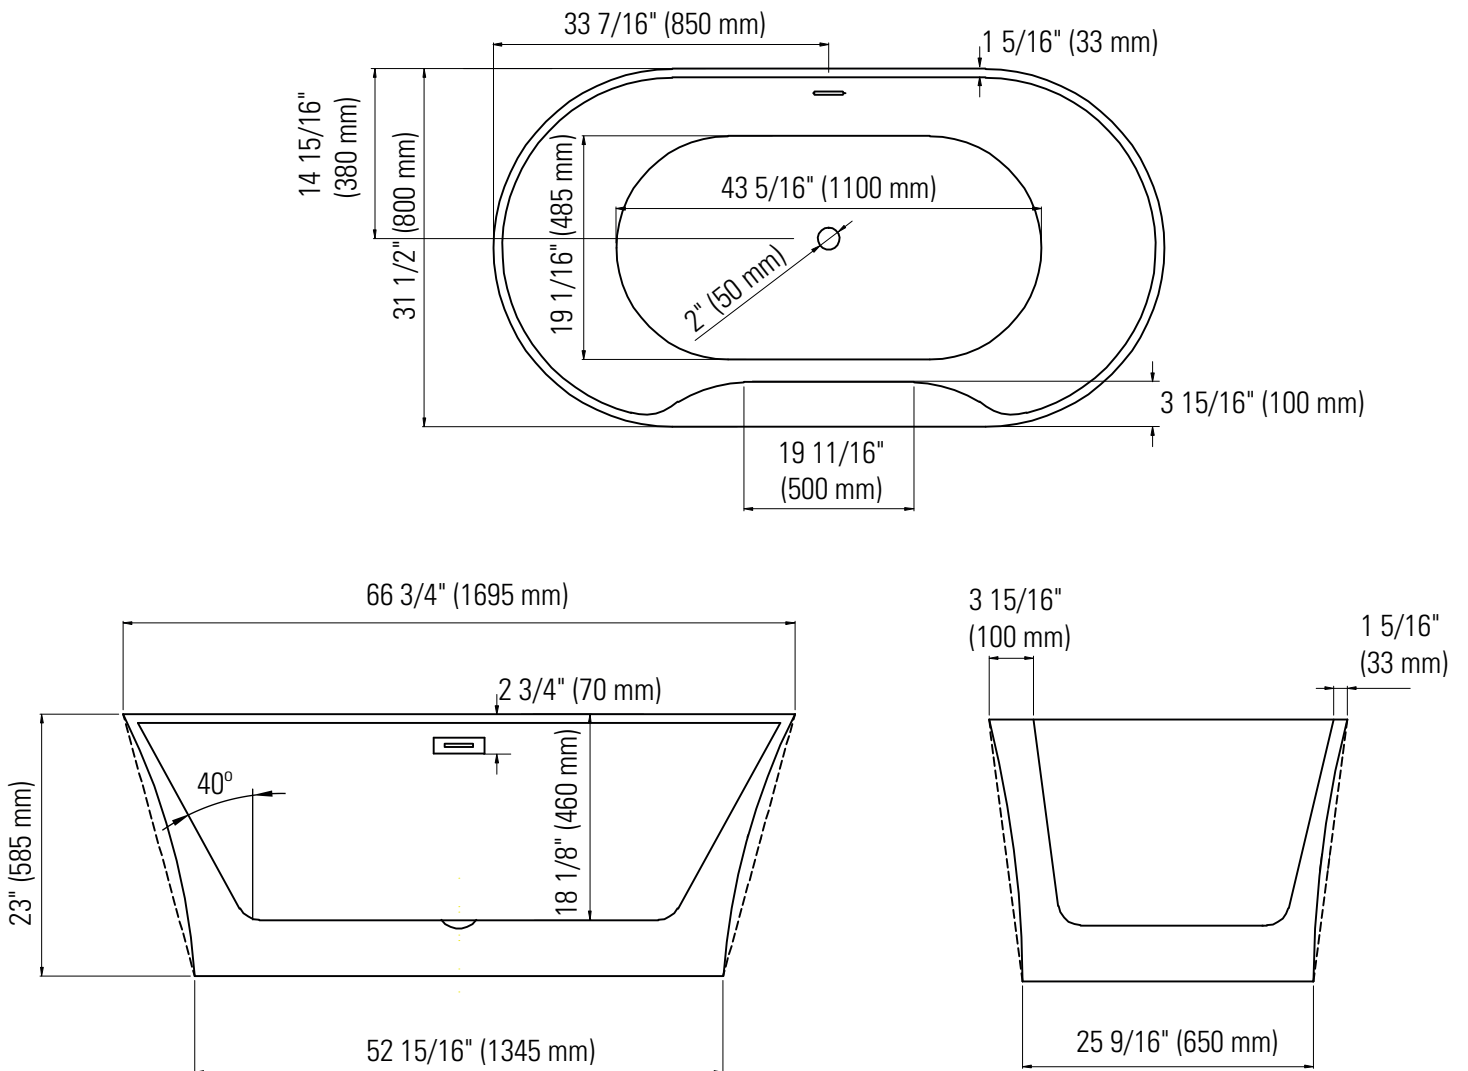

Produits Neptune
Rouge

Baden 3266 F1

Bathtub

Ajustable feet

Above-the-floor rough (AFR)

*All dimensions are approximate and subject to change without notice
Please refer to the installation guide before beginning the installation