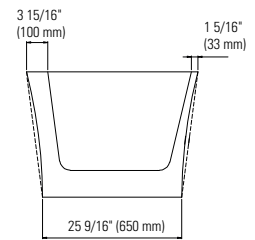

BADEN F1 3266

66 3/4" x 31 1/2" x 23"

PRODUCT DESCRIPTION:

Adjustable feet
Contemporary style
Above-the-floor rough (AFR)
Integrated linear overflow and drain kit included, chrome

24-48hrs
5 days

WATER CAPACITY:

277 L

IMMERSION:

15 1/8 po

BOX SIZE:

68 1/2" x 33 1/16" x 23 13/16"

NET WEIGHT:

47.8 kg

GROSS WEIGHT:

57.7 kg

Bathtub only

BAD3266F1

Mass-Air

BAD3266F1M

Included: 12 injectors, 750W (1 1/2h.p.) Optima blower, with 300W heating element, 72" blower hose extension, and remote control.

Rouge-Air

BAD3266F1A

Included: 12 micro-jets, 750W (1 1/2h.p.) Optima blower, with 300W heating element, 72" blower hose extension, and remote control.

GENERAL OPTIONS

Overflow and waste included: Chrome

Acrylic Colour: White

Standard

Bathtub drain adapter (picture below)

Gel black neck pillow

White, brushed nickel or black overflow and drain kit

MASS-AIR / ROUGE-AIR OPTIONS

Mass-Air Jet finish: White/Chrome

Standard

Others: Chrome/Chrome

96" blower hose extension

A blower hose extension is required when the blower is located more than 4' from the bathtub.

BATHTUB DRAIN ADAPTER

123Connect is a freestanding bathtub rough-in (install before tile).

- Quick, easy and clean installation.
- No access panel required.
- Allows for an installation as close to the wall as possible.

LINEAR OVERFLOW

White

Brushed nickel

Chrome

Black

CONFORMITY ATTESTATION
Bathtub Standards
cUPC
Hydromassage Standard
CAN / CSA.B45.10 / CSA.C22.2 / UL-1795

ECORESPONSIBLE Certification
First manufacturer of bathroom products in North America to be certified ecoresponsible

Produits Neptune
Rouge

6835, Picard street, Saint-Hyacinthe (Québec) J2S 1H3
Phone: (450) 773-7058 - produitsneptune.com