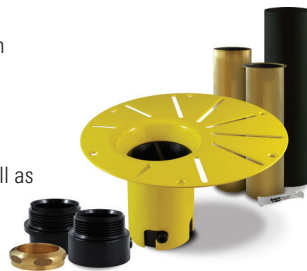

BADEN F1 3260

59 1/16" x 31 5/16" x 23"

PRODUCT DESCRIPTION: Adjustable feet Contemporary style Above-the-floor rough (AFR) Integrated linear overflow and drain kit included, chrome		24-48hrs 5 days
WATER CAPACITY: 235 L	IMMERSION: 15 3/16 po	
BOX SIZE: 60 5/8" x 33 1/16" x 23 13/16"		
NET WEIGHT: 38.4 kg	GROSS WEIGHT: 47.6 kg	

GENERAL OPTIONS

Overflow and waste included: Chrome

Acrylic Colour: White

Standard

Bathtub drain adapter (picture below)

Gel black neck pillow

White, brushed nickel or black overflow and drain kit

MASS-AIR / ROUGE-AIR OPTIONS

Mass-Air Jet finish: White/Chrome

Standard

Others: Chrome/Chrome

96" blower hose extension

A blower hose extension is required when the blower is located more than 4' from the bathtub.

BATHTUB DRAIN ADAPTER

123Connect is a freestanding bathtub rough-in (install before tile).

- Quick, easy and clean installation.
- No access panel required.
- Allows for an installation as close to the wall as possible.

LINEAR OVERFLOW