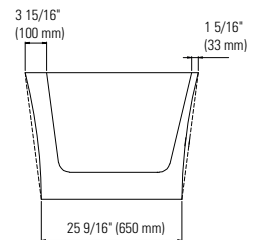

BADEN F1 3260

59 1/16" x 31 5/16" x 23"

PRODUCT DESCRIPTION: Adjustable feet Contemporary style Above-the-floor rough (AFR) Integrated linear overflow and drain kit included, chrome		24-48hrs 5 days
WATER CAPACITY: 235 L	IMMERSION: 15 3/16 po	
BOX SIZE: 60 5/8" x 33 1/16" x 23 13/16"		
NET WEIGHT: 38.4 kg	GROSS WEIGHT: 47.6 kg	