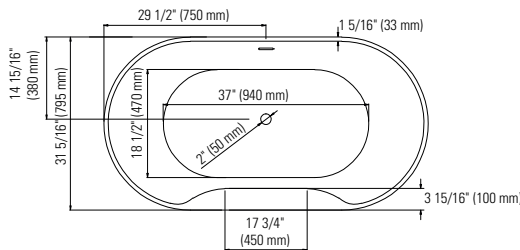

BADEN F1 3260

59 1/16" x 31 5/16" x 23"

PRODUCT DESCRIPTION: Adjustable feet Contemporary style Above-the-floor rough (AFR) Integrated linear overflow and drain kit included, chrome		24-48hrs 5 days
WATER CAPACITY: 235 L	IMMERSION: 15 3/16 po	
BOX SIZE: 60 5/8" x 33 1/16" x 23 13/16"		
NET WEIGHT: 38.4 kg	GROSS WEIGHT: 47.6 kg	