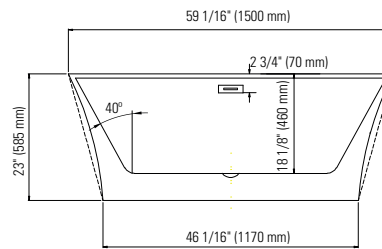

BADEN F1 3260

59 1/16" x 31 5/16" x 23"

PRODUCT DESCRIPTION: Adjustable feet Contemporary style Above-the-floor rough (AFR) Integrated linear overflow and drain kit included, chrome		24-48hrs 5 days
WATER CAPACITY: 235 L	IMMERSION: 15 3/16 po	
BOX SIZE: 60 5/8" x 33 1/16" x 23 13/16"		
NET WEIGHT: 38.4 kg	GROSS WEIGHT: 47.6 kg	