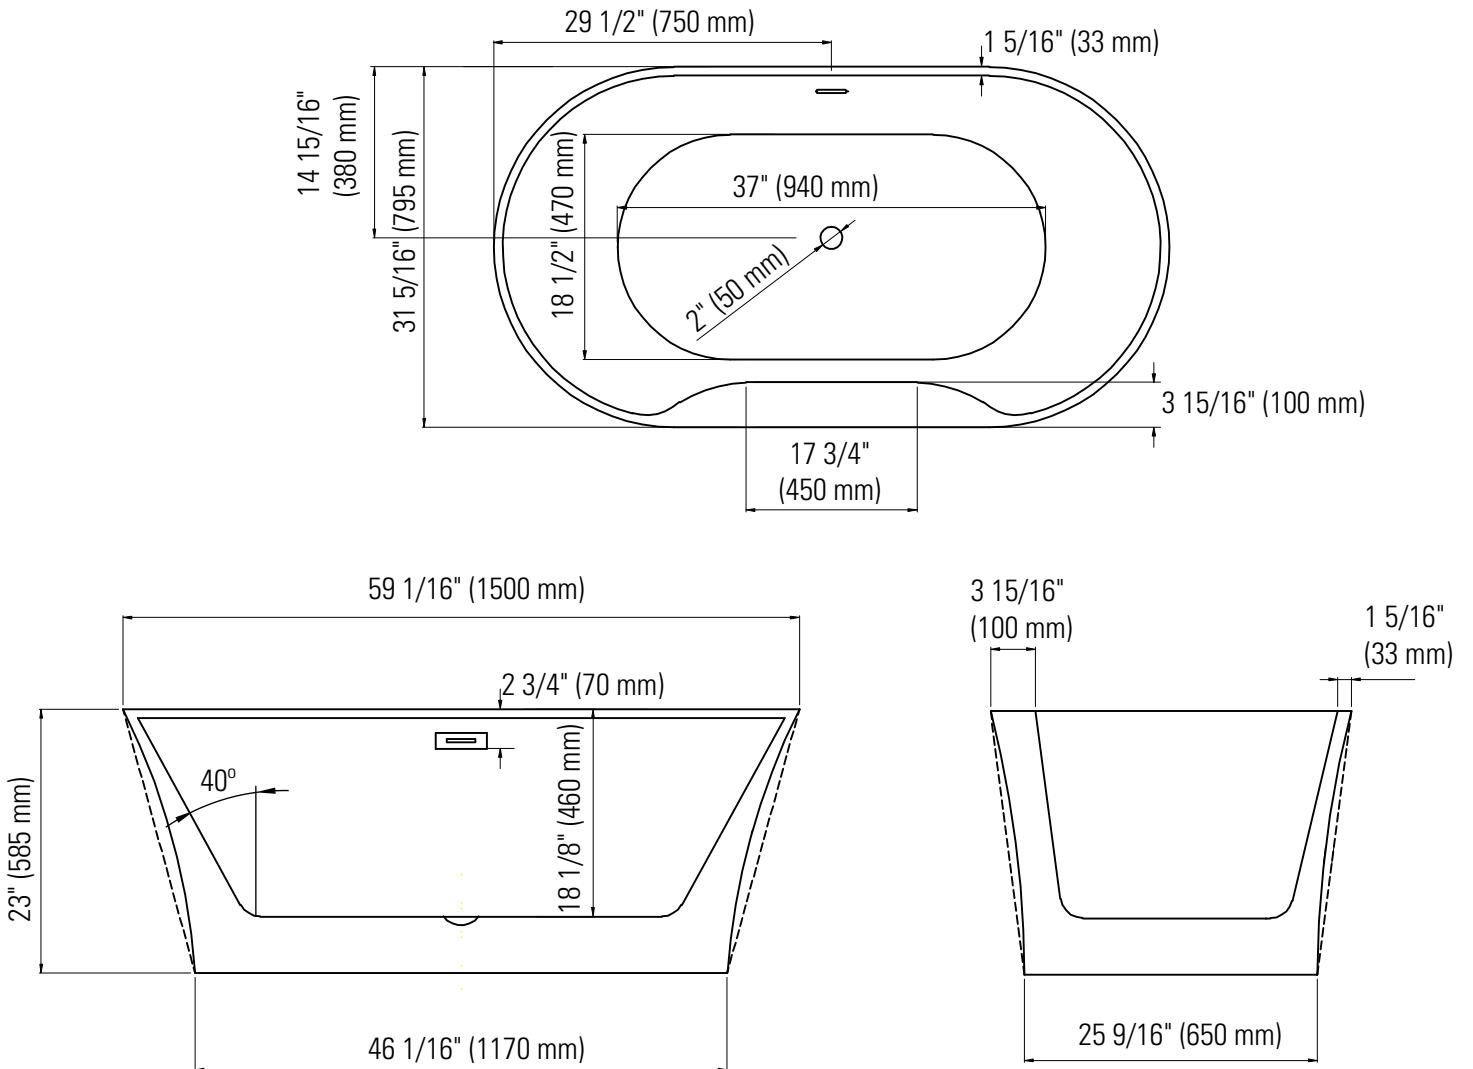

Produits Neptune
Rouge

Baden 3260 F1

Bathtub

Ajustable feet

Above-the-floor rough (AFR)

*All dimensions are approximate and subject to change without notice
Please refer to the installation guide before beginning the installation