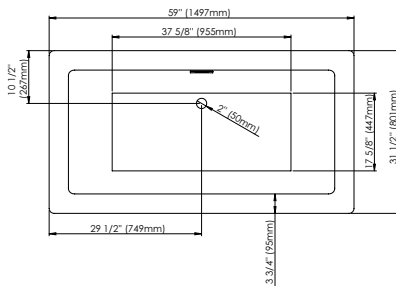

AMAZE F1 R 3260

59" x 31 1/2" x 23"

PRODUCT DESCRIPTION:

Adjustable feet
Contemporary style
Above-the-floor rough (AFR)
Integrated linear overflow and drain kit included, chrome

24-48hrs
5 days

WATER CAPACITY:

52 gallons

IMMERSION:

14 1/4 po

BOX SIZE:

60" x 33" x 25"

NET WEIGHT:

105 lbs

GROSS WEIGHT:

141 lbs

Bathtub only

AZ3260F1R

Mass-Air

AZ3260F1RM

Included: 12 injectors, 750W (1 1/2h.p.) Optima blower, with 300W heating element, 72" blower hose extension, and remote control.

Rouge-Air

AZ3260F1RA

Included: 12 micro-jets, 750W (1 1/2h.p.) Optima blower, with 300W heating element, 72" blower hose extension, and remote control.

GENERAL OPTIONS

Overflow and waste included: Chrome

Acrylic Colour: White

Standard

Bathtub drain adapter (picture below)

Gel black neck pillow

White, brushed nickel or black overflow and drain kit

MASS-AIR / ROUGE-AIR OPTIONS

Mass-Air Jet finish: White/Chrome

Standard

Others: Chrome/Chrome

96" blower hose extension

A blower hose extension is required when the blower is located more than 4' from the bathtub.

BATHTUB DRAIN ADAPTER

123Connect is a freestanding bathtub rough-in (install before tile).

- Quick, easy and clean installation.
- No access panel required.
- Allows for an installation as close to the wall as possible.

LINEAR OVERFLOW

White

Brushed nickel

Chrome

Black

CONFORMITY ATTESTATION
Bathtub Standards
cUPC
Hydromassage Standard
CAN / CSA.B45.10 / CSA.C22.2 / UL-1795

ECORESPONSABLE Certification
First manufacturer of bathroom products in North America to be certified ecoresponsible

Produits Neptune
Rouge

6835, Picard street, Saint-Hyacinthe (Québec) J2S 1H3
Phone: (450) 773-7058 - Fax: (450) 773-5063
produitsneptune.com

REV: 05-19