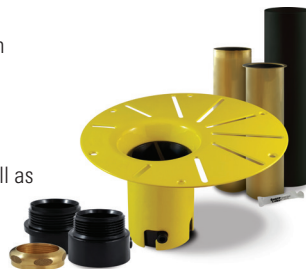

BATHTUB DRAIN ADAPTER

123Connect is a freestanding bathtub rough-in (install before tile).

- Quick, easy and clean installation.
- No access panel required.
- Allows for an installation as close to the wall as possible.