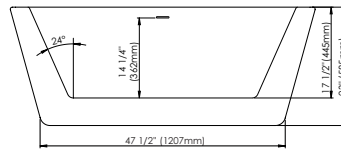

AMAZE F1 R 3260

59" x 31 1/2" x 23"

PRODUCT DESCRIPTION:

Adjustable feet
Contemporary style
Above-the-floor rough (AFR)
Integrated linear overflow and drain kit included, chrome

24-48hrs
5 days

WATER CAPACITY:

52 gallons

IMMERSION:

14 1/4 po

BOX SIZE:

60" x 33" x 25"

NET WEIGHT:

105 lbs

GROSS WEIGHT:

141 lbs

Bathtub only

AZ3260F1R

Mass-Air

AZ3260F1RM

Included: 12 injectors, 750W (1 1/2h.p.) Optima blower, with 300W heating element, 72" blower hose extension, and remote control.

Rouge-Air

AZ3260F1RA

Included: 12 micro-jets, 750W (1 1/2h.p.) Optima blower, with 300W heating element, 72" blower hose extension, and remote control.

GENERAL OPTIONS

Overflow and waste included: Chrome

Acrylic Colour: White

Standard

Bathtub drain adapter (picture below)

Gel black neck pillow

White, brushed nickel or black overflow and drain kit

MASS-AIR / ROUGE-AIR OPTIONS

Mass-Air Jet finish: White/Chrome

Standard

Others: Chrome/Chrome

96" blower hose extension

A blower hose extension is required when the blower is located more than 4' from the bathtub.

BATHTUB DRAIN ADAPTER

123Connect is a freestanding bathtub rough-in (install before tile).

- Quick, easy and clean installation.
- No access panel required.
- Allows for an installation as close to the wall as possible.

LINEAR OVERFLOW

White

Brushed nickel

Chrome

Black

CONFORMITY ATTESTATION
Bathtub Standards
cUPC
Hydromassage Standard
CAN / CSA.B45.10 / CSA.C22.2 / UL-1795

ECORESPONSABLE Certification
First manufacturer of bathroom products in North America to be certified ecoresponsible

Produits Neptune
Rouge

6835, Picard street, Saint-Hyacinthe (Québec) J2S 1H3
Phone: (450) 773-7058 - Fax: (450) 773-5063
produitsneptune.com

REV: 05-19