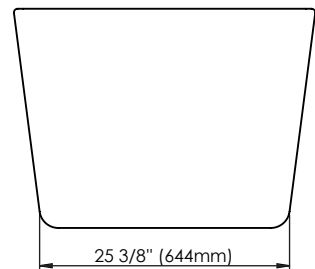

Produits Neptune
Rouge

Amaze F1 Rectangle 3260

Bathtub

Ajustable feet

Above-the-floor rough (AFR)

*All dimensions are approximate and subject to change without notice
Please refer to the installation guide before beginning the installation