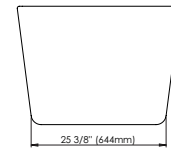

Bathtub only

AZ3260F1R