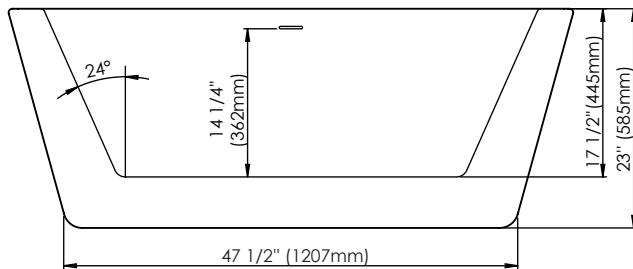

Produits Neptune
Rouge

Amaze F1 Rectangle 3260

Bathtub

Ajustable feet

Above-the-floor rough (AFR)

*All dimensions are approximate and subject to change without notice
Please refer to the installation guide before beginning the installation