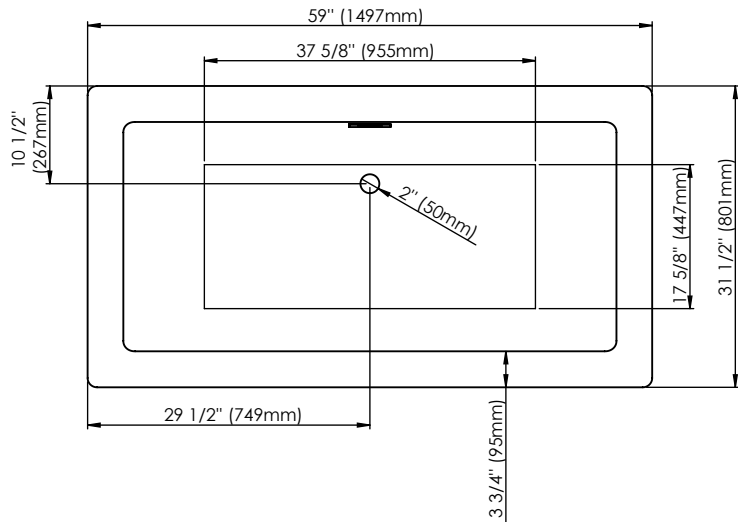

Produits Neptune
Rouge

Amaze F1 Rectangle 3260

Bathtub

Ajustable feet

Above-the-floor rough (AFR)

*All dimensions are approximate and subject to change without notice
Please refer to the installation guide before beginning the installation