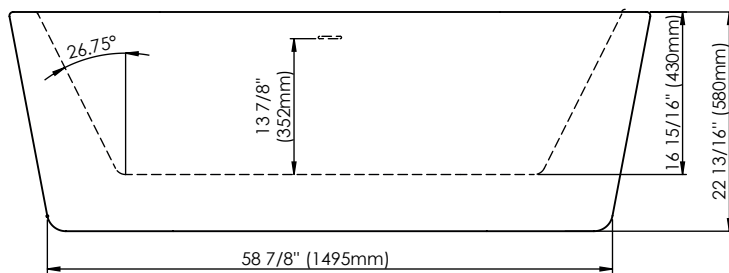

Produits Neptune
Rouge

Amaze F1 Oval 3266

Bathtub

Ajustable feet

Above-the-floor rough (AFR)

*All dimensions are approximate and subject to change without notice
Please refer to the installation guide before beginning the installation