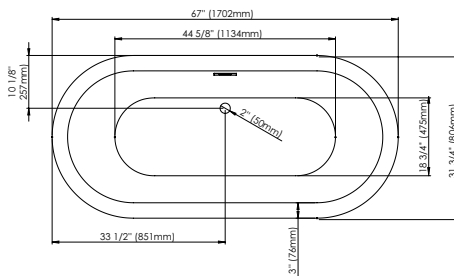

AMAZE F1 0 3266

67" x 31 3/4" x 22 13/16"

PRODUCT DESCRIPTION:

Adjustable feet
Contemporary style
Above-the-floor rough (AFR)
Integrated linear overflow and drain kit included, chrome

24-48hrs
5 days

WATER CAPACITY:

56 gallons

IMMERSION:

13 7/8 po

BOX SIZE:

68" x 34" x 25"

NET WEIGHT:

105 lbs

GROSS WEIGHT:

139 lbs

Bathtub only

AZ3266F10

Mass-Air

AZ3266F10M

Included: 12 injectors, 750W (1 1/2h.p.) Optima blower, with 300W heating element, 72" blower hose extension, and remote control.

Rouge-Air

AZ3266F10A

Included: 12 micro-jets, 750W (1 1/2h.p.) Optima blower, with 300W heating element, 72" blower hose extension, and remote control.

GENERAL OPTIONS

Overflow and waste included: Chrome

Acrylic Colour: White

Standard

Bathtub drain adapter (picture below)

Gel black neck pillow

White, brushed nickel or black overflow and drain kit

MASS-AIR / ROUGE-AIR OPTIONS

Mass-Air Jet finish: White/Chrome

Standard

Others: Chrome/Chrome

96" blower hose extension

A blower hose extension is required when the blower is located more than 4' from the bathtub.

BATHTUB DRAIN ADAPTER

123Connect is a freestanding bathtub rough-in (install before tile).

- Quick, easy and clean installation.
- No access panel required.
- Allows for an installation as close to the wall as possible.

LINEAR OVERFLOW

White

Brushed nickel

Chrome

Black

CONFORMITY ATTESTATION
Bathtub Standards
cUPC
Hydromassage Standard
CAN / CSA.B45.10 / CSA.C22.2 / UL-1795

ECORESPONSABLE Certification
First manufacturer of bathroom products in North America to be certified ecoresponsible

Produits Neptune
Rouge

6835, Picard street, Saint-Hyacinthe (Québec) J2S 1H3
Phone: (450) 773-7058 - Fax: (450) 773-5063
produitsneptune.com

REV: 05-19