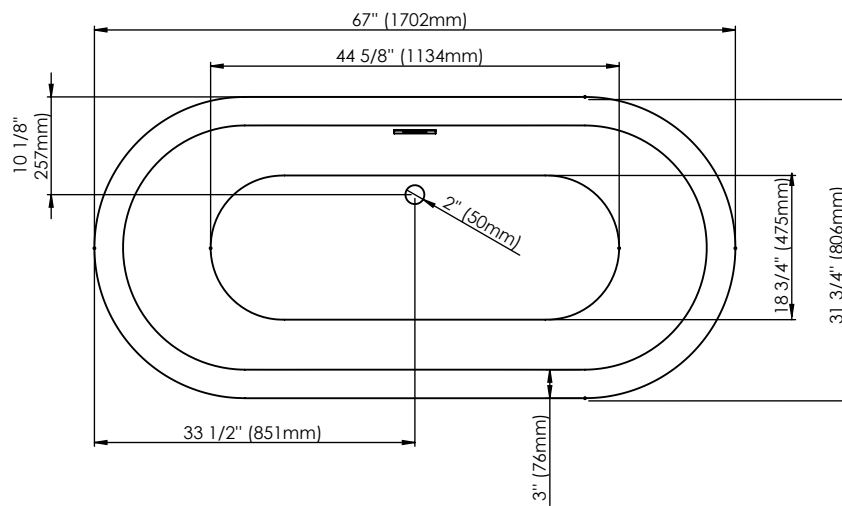

Produits Neptune
Rouge

Amaze F1 Oval 3266

Bathtub

Ajustable feet

Above-the-floor rough (AFR)

*All dimensions are approximate and subject to change without notice
Please refer to the installation guide before beginning the installation