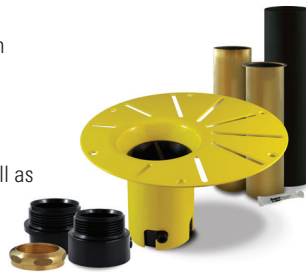

BATHTUB DRAIN ADAPTER

123Connect is a freestanding bathtub rough-in (install before tile).

- Quick, easy and clean installation.
- No access panel required.
- Allows for an installation as close to the wall as possible.