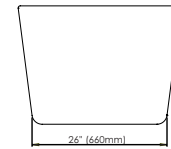

Bathtub only

AZ3266F10