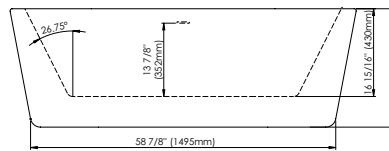

AMAZE F1 0 3266

67" x 31 3/4" x 22 13/16"

PRODUCT DESCRIPTION:

Adjustable feet
Contemporary style
Above-the-floor rough (AFR)
Integrated linear overflow and drain kit included, chrome

24-48hrs
5 days

WATER CAPACITY:

56 gallons

IMMERSION:

13 7/8 po

BOX SIZE:

68" x 34" x 25"

NET WEIGHT:

105 lbs

GROSS WEIGHT:

139 lbs

Bathtub only

AZ3266F10

Mass-Air

AZ3266F10M

Included: 12 injectors, 750W (1 1/2h.p.) Optima blower, with 300W heating element, 72" blower hose extension, and remote control.

Rouge-Air

AZ3266F10A

Included: 12 micro-jets, 750W (1 1/2h.p.) Optima blower, with 300W heating element, 72" blower hose extension, and remote control.

GENERAL OPTIONS

Overflow and waste included: Chrome

Acrylic Colour: White

Standard

Bathtub drain adapter (picture below)

Gel black neck pillow

White, brushed nickel or black overflow and drain kit

MASS-AIR / ROUGE-AIR OPTIONS

Mass-Air Jet finish: White/Chrome

Standard

Others: Chrome/Chrome

96" blower hose extension

A blower hose extension is required when the blower is located more than 4' from the bathtub.

BATHTUB DRAIN ADAPTER

123Connect is a freestanding bathtub rough-in (install before tile).

- Quick, easy and clean installation.
- No access panel required.
- Allows for an installation as close to the wall as possible.

LINEAR OVERFLOW

White

Brushed nickel

Chrome

Black

CONFORMITY ATTESTATION
Bathtub Standards
cUPC
Hydromassage Standard
CAN / CSA.B45.10 / CSA.C22.2 / UL-1795

ECORESPONSABLE Certification
First manufacturer of bathroom products in North America to be certified ecoresponsible

Produits Neptune
Rouge

6835, Picard street, Saint-Hyacinthe (Québec) J2S 1H3
Phone: (450) 773-7058 - Fax: (450) 773-5063
produitsneptune.com

REV: 05-19